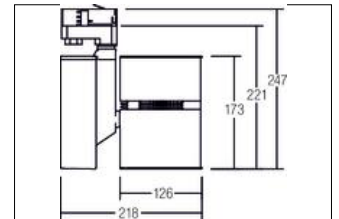

LED-Schiensstrahler, 40W  
**Artikel-Nr. 89103030**

Licht.  
 Für Generationen.

LED-Schiensstrahler, 40W, white. Surface mounting, Ceiling-mounted. . Lamp holder: without, Mounting method: Surface mounting, Place of installation: Ceiling-mounted, material: Aluminium, IP protection class: according to DIN EN 60529 IP20, Protection class: (EN 61140) I, voltage: 230V AC 50Hz, Power: 40 W, amount of light sources / fittings: 1.0 Stk, Colour of light: white, Adjustability: Rotatable and adjustable head, With operating gear: Yes, Type of dimming: switchable, Energy efficiency class: A++ to A,

<b>Artikel-Nr.</b>	<b>89103030</b>
<b>price</b>	375.00 €
<b>Stand:</b>	28.08.2019 10:29

Radiation angle	12 °
colour of light	3000 K
Colour	weiß
Luminous flux	3,673 lm
material	Aluminium
Power	40 W
dimensions	L x B x H: 256 x 126 mm
System output	40 W
Type of dimming	switchable
voltage	230V AC 50Hz

circuit type secondary side	parallel conduction
IP protection class	IP20
Protection class	I
Voltage type	AC
Adjustability	Rotatable and adjustable head
Energy efficiency class	A++ to A
Head adjustable angle	180 °
Length	256 mm
Width	126 mm