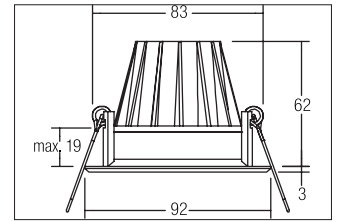

LED-Einbaudownlight BOWL
Artikel-Nr. 12520073

LED-Einbaudownlight BOWL, white. In a compact design, for installation in tool-less rapid assembly systems. Lamp holder: Plug&Play 700mA, Mounting method: Flush mounting, Place of installation: Ceiling-mounted, material: Aluminium / Glass, IP protection class: according to DIN EN 60529 IP20, Protection class: (EN 61140) III, current: 700 mA, Power: 7W, amount of light sources / fittings: 1.0 Stk, Luminous flux: 630lm, Farbtemperatur: 3000K, Radiation angle: 30°, Adjustability: not adjustable, without operating, Type of dimming: other, .

Artikel-Nr.	12520073	Applications
price	44.80 €	HOME LIVING OFFICE COMMUNICATION HOTEL INDUSTRY
Stand:	01.09.2020 23:56	GASTRONOMY
Discount group	Discount group 1	

colour of light	3000 K
Colour	white
Radiation angle	30 °
amount of light sources / fittings	1 Qty
material	Aluminium / Glass
version	Plug&Play
Power	7 W
Lamp type	LED
Colour rendering	CRI > 80

Type of dimming	other
Outer diameter	92 mm
Built-in diameter	83 mm
Built-in depth	62 mm
Current	700 mA
IP protection class	IP20
Protection class	III
Voltage type	DC
Adjustability	not adjustable
circuit type secondary side	series conduction