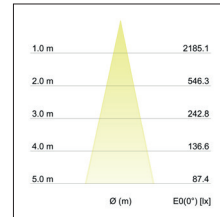

LED-Einbaudownlight BOWL
Artikel-Nr. 12520073

LED-Einbaudownlight BOWL, white. In a compact design, for installation in tool-less rapid assembly systems. Lamp holder: Plug&Play 700mA, Mounting method: Flush mounting, Place of installation: Ceiling-mounted, material: Aluminium / Glass, IP protection class: according to DIN EN 60529 IP20, Protection class: (EN 61140) III, current: 700 mA, Power: 7W, amount of light sources / fittings: 1.0 Stk, Luminous flux: 630lm, Farbtemperatur: 3000K, Radiation angle: 30°, Adjustability: not adjustable, without operating, Type of dimming: other, .

Artikel-Nr.	12520073	Applications
price	44.80 €	HOME LIVING OFFICE COMMUNICATION HOTEL INDUSTRY
Stand:	01.09.2020 23:56	GASTRONOMY
Discount group	Discount group 1	

colour of light	3000 K
Colour	white
Radiation angle	30 °
amount of light sources / fittings	1 Qty
material	Aluminium / Glass
version	Plug&Play
Power	7 W
Lamp type	LED
Colour rendering	CRI > 80

Type of dimming	other
Outer diameter	92 mm
Built-in diameter	83 mm
Built-in depth	62 mm
Current	700 mA
IP protection class	IP20
Protection class	III
Voltage type	DC
Adjustability	not adjustable
circuit type secondary side	series conduction