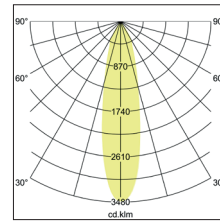

LED-Einbaudownlight BOWL
Artikel-Nr. 12520073

LED-Einbaudownlight BOWL, white. In a compact design, for installation in tool-less rapid assembly systems. Lamp holder: Plug&Play 700mA, Mounting method: Flush mounting, Place of installation: Ceiling-mounted, material: Aluminium / Glass, IP protection class: according to DIN EN 60529 IP20, Protection class: (EN 61140) III, current: 700 mA, Power: 7W, amount of light sources / fittings: 1.0 Stk, Luminous flux: 630lm, Farbtemperatur: 3000K, Radiation angle: 30°, Adjustability: not adjustable, without operating, Type of dimming: other, .

Artikel-Nr.	12520073	Applications
price	44.80 €	HOME LIVING OFFICE COMMUNICATION HOTEL INDUSTRY
Stand:	01.09.2020 23:56	GASTRONOMY
Discount group	Discount group 1	

colour of light	3000 K
Colour	white
Radiation angle	30 °
amount of light sources / fittings	1 Qty
material	Aluminium / Glass
version	Plug&Play
Power	7 W
Lamp type	LED
Colour rendering	CRI > 80

Type of dimming	other
Outer diameter	92 mm
Built-in diameter	83 mm
Built-in depth	62 mm
Current	700 mA
IP protection class	IP20
Protection class	III
Voltage type	DC
Adjustability	not adjustable
circuit type secondary side	series conduction