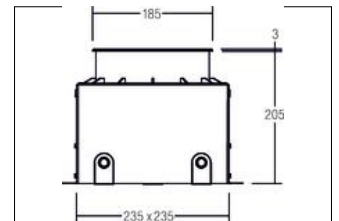

LED-Bodeneinbauleuchte HYBRIDE, V4A, IP67

Artikel-Nr. 14662223

Licht.
Für Generationen.

LED-Bodeneinbauleuchte HYBRIDE, V4A, IP67, stainless steel. Flush mounting, Floor-mounted. . Mounting method: Flush mounting, Place of installation: Floor-mounted, material: Stainless steel / Aluminium / Glass, IP protection class: according to DIN EN 60529 IP67, Protection class: (EN 61140) I, voltage: 230V AC 50Hz, Power: 13 W, Luminous flux: 1400.0 lm, colour of light: 3000 K, Colour of light: white, Radiation angle: 40.0 °, With operating gear: Yes, Type of dimming: switchable, Energy efficiency class: A++ to A,

Artikel-Nr.	14662223
price	371.00 €
Stand:	27.08.2019 14:37

colour of light	3000 K
Colour	stainless steel
Radiation angle	40 °
amount of light sources /	1 Qty
material	Stainless steel / Aluminium
Power	13 W
Lamp type	LED
shipping	inkl. Konverter zum Anschluss
Colour rendering	CRI > 80
Type of dimming	switchable
Outer diameter	185 mm
Built-in width	235 mm

Built-in length	235 mm
Built-in depth	205 mm
voltage	230V AC 50Hz
Luminous flux	1,400 lm
Max. load	1,000 kg
Impact strength	IK09
IP protection class	IP67
Protection class	I
Voltage type	AC
Energy efficiency class	A++ to A
circuit type secondary side	parallel conduction