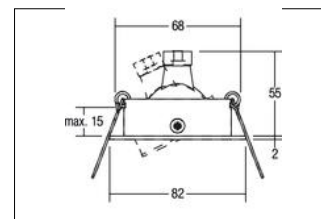

recessed spot

Artikel-Nr. 1181.22

Licht.
Für Generationen.

recessed spot, stainless steel, square. In a compact design, for installation in tool-less rapid assembly systems. . Lamp holder: GX5.3, Mounting method: Flush mounting, Place of installation: Ceiling-mounted, material: Stainless steel, IP protection class: according to DIN EN 60529 IP20, Protection class: (EN 61140) III, voltage: 12V , Power: max. 50 W, Adjustability: swivelling, With operating gear: No, Type of dimming: other, Energy efficiency class: A+ to C,

Artikel-Nr.	1181.22
price	81.40 €
Stand:	27.08.2019 10:19

Colour	stainless steel
amount of light sources /	1 Qty
material	Stainless steel
version	GX5.3
Power	max. 50 W
Lamp type	LV halogen lamp
shipping	ohne Sprengring
Type of dimming	other
Brackets	5366
Built-in diameter	68 mm
Built-in depth	55 mm

voltage	12V
IP protection class	IP20
Protection class	III
Voltage type	AC
Adjustability	swivelling
Energy efficiency class	A+ to C
Length	82 mm
Width	82 mm
Swivel angle	25 °
circuit type secondary side	parallel conduction