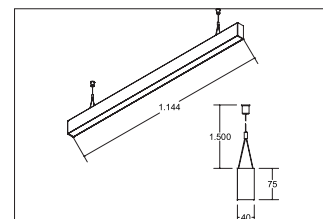

## LED-Pendel-Profilleuchte direkt BIRO40

**Artikel-Nr. 77213693**

LED-Pendel-Profilleuchte direkt BIRO40. version: LED, Mounting method: Suspended, Place of installation: Ceiling-mounted, material: Aluminium / Acrylic, IP protection class: according to DIN EN 60529 IP20, Protection class: (EN 61140) I, voltage: 230V AC 50Hz, Power: 17,9W, Luminous flux: 1.430lm, Colour temperature: 3000K, Colour of light: white, Radiation angle: 80°, Adjustability: not adjustable, With operating gear, .

Protection class	I
Voltage type	AC
Adjustability	not adjustable
Width	40 mm
Height	75 mm
circuit type secondary side	parallel conduction