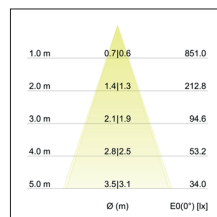

recessed spot

Artikel-Nr. 12461073

recessed spot, weiß, round. In a compact design, for installation in tool-less rapid assembly systems. If the lamp gets dimmed, the colour temperature will decrease. Lamp holder: Plug&Play, Mounting method: Flush mounting, Place of installation: Ceiling-mounted, material: Aluminium / Plastic, IP protection class: according to DIN EN 60529 IP20, Protection class: (EN 61140) III, current: 350 mA, Power: 6W, amount of light sources / fittings: 1.0 Stk, Luminous flux: 460lm, Farbtemperatur: 3000 bis 1800K, Radiation angle: 38°, Adjustability: swivelling, without operating, . This luminaire contains incorporated and non-exchangeable LED light sources.

Artikel-Nr.	12461073	Applications
Stand:	26.11.2020 11:47	HOME | LIVING OFFICE | COMMUNICATION HOTEL INDUSTRY | GASTRONOMY

colour of light	3000 - 1800
Colour	white
Radiation angle	38 °
amount of light sources / fittings	1 Qty
material	Aluminium / Plastic
version	Plug&Play
Power	6 W
Lamp type	LED
Colour rendering	CRI > 80
Outer diameter	82 mm

Built-in diameter	68 mm
Built-in depth	38 mm
Current	350 mA
Luminous flux	460 lm
IP protection class	IP20
Protection class	III
Voltage type	DC
Adjustability	swivelling
Swivel angle	30 °
circuit type secondary side	series conduction