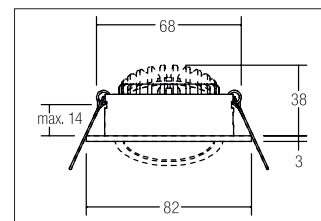

recessed spot

Artikel-Nr. 12461073

recessed spot, weiß, round. In a compact design, for installation in tool-less rapid assembly systems. If the lamp gets dimmed, the colour temperature will decrease. Lamp holder: Plug&Play, Mounting method: Flush mounting, Place of installation: Ceiling-mounted, material: Aluminium / Plastic, IP protection class: according to DIN EN 60529 IP20, Protection class: (EN 61140) III, current: 350 mA, Power: 6W, amount of light sources / fittings: 1.0 Stk, Luminous flux: 460lm, Farbtemperatur: 3000 bis 1800K, Radiation angle: 38°, Adjustability: swivelling, without operating, . This luminaire contains incorporated and non-exchangeable LED light sources.

Artikel-Nr.	12461073	Applications
Stand:	26.11.2020 11:47	HOME LIVING OFFICE COMMUNICATION HOTEL INDUSTRY GASTRONOMY

colour of light	3000 - 1800
Colour	white
Radiation angle	38 °
amount of light sources / fittings	1 Qty
material	Aluminium / Plastic
version	Plug&Play
Power	6 W
Lamp type	LED
Colour rendering	CRI > 80
Outer diameter	82 mm

Built-in diameter	68 mm
Built-in depth	38 mm
Current	350 mA
Luminous flux	460 lm
IP protection class	IP20
Protection class	III
Voltage type	DC
Adjustability	swivelling
Swivel angle	30 °
circuit type secondary side	series conduction