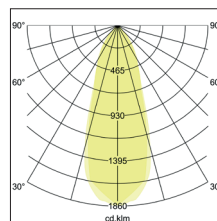

recessed spot

Artikel-Nr. 12461073

recessed spot, weiß, round. In a compact design, for installation in tool-less rapid assembly systems. If the lamp gets dimmed, the colour temperature will decrease. Lamp holder: Plug&Play, Mounting method: Flush mounting, Place of installation: Ceiling-mounted, material: Aluminium / Plastic, IP protection class: according to DIN EN 60529 IP20, Protection class: (EN 61140) III, current: 350 mA, Power: 6W, amount of light sources / fittings: 1.0 Stk, Luminous flux: 460lm, Farbtemperatur: 3000 bis 1800K, Radiation angle: 38°, Adjustability: swivelling, without operating, . This luminaire contains incorporated and non-exchangeable LED light sources.

Artikel-Nr.	12461073	Applications
Stand:	26.11.2020 11:47	HOME LIVING OFFICE COMMUNICATION HOTEL INDUSTRY GASTRONOMY

colour of light	3000 - 1800
Colour	white
Radiation angle	38 °
amount of light sources / fittings	1 Qty
material	Aluminium / Plastic
version	Plug&Play
Power	6 W
Lamp type	LED
Colour rendering	CRI > 80
Outer diameter	82 mm

Built-in diameter	68 mm
Built-in depth	38 mm
Current	350 mA
Luminous flux	460 lm
IP protection class	IP20
Protection class	III
Voltage type	DC
Adjustability	swivelling
Swivel angle	30 °
circuit type secondary side	series conduction