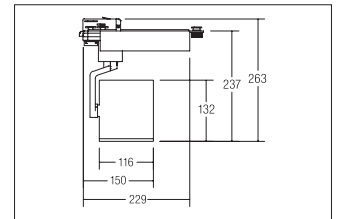

LED-Schienenstrahler CORE

Artikel-Nr. 88377173

LED-Schienenstrahler CORE, white. Surface mounting, Ceiling-mounted. Wärmeableitung: passiv (ohne Lüfter), Rotationswinkel: dreh- / schwenkbar, Maße Leuchte: Ø 116 mm x 237 mm, Gewicht: 1,8 kg.Inkl. Betriebsgerät, schaltbar, Leistungsfaktor > 0,9 (230 V AC 50 Hz). Leuchte inkl. Euro-Adapter für Standard-3-Phasen-Schienen. Lamp holder: without, Mounting method: Surface mounting, Place of installation: Ceiling-mounted, material: Aluminium / Glass / Plastic, IP protection class: according to DIN EN 60529 IP20, Protection class: (EN 61140) I, voltage: 230V AC 50Hz, Power: 43,2W, amount of light sources / fittings: 1.0 Stk, Luminous flux: 3.803lm, Farbtemperatur: 3000K, Colour of light: white, Radiation angle: 38°, Adjustability: Rotatable and adjustable head, With operating gear, Type of dimming: switchable, .

Artikel-Nr.	88377173	Applications
price	229.00 €	SHOP RETAIL HOTEL INDUSTRY GASTRONOMY EDUCATION
Stand:	18.03.2020 21:08	CULTURE

Radiation angle	38 °
colour of light	3000 K
Colour	weiß
Luminous flux	3,803 lm
system efficiency	88 lm/W
Radiation angle	38 °
amount of light sources / fit-	1 Qty
material	Aluminium / Glass / Plastic
Power	43,2 W
Lamp type	LED
Colour rendering	CRI > 80
Type of dimming	switchable
Outer diameter	116 mm

voltage	230V AC 50Hz
IP protection class	IP20
Protection class	I
Voltage type	AC
Adjustability	Rotatable and adjustable head
Energy efficiency class	A++ to A
Length	268 mm
Width	116 mm
Height-depth	237 mm
Swivel angle	180 °
Head adjustable angle	180 °
circuit type secondary side	parallel conduction