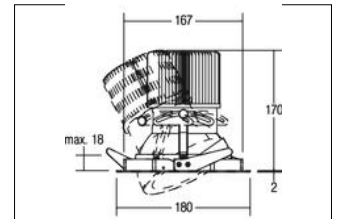

recessed spot

Artikel-Nr. 88647073

Licht.
Für Generationen.

recessed spot, white. In a compact design, for installation in tool-less rapid assembly systems. Zur optimalen Waren-Präsentation durch gleichmäßiges Lichtbild, in allen Sortimentsumgebungen geeignet. Energieeffizient und Verkaufsfördernd. Durch die hohe Variantenvielfalt ergibt sich ein einheitliches stimmiges Konzept für die ganzheitliche Beleuchtung. Lamp holder: without, Mounting method: Flush mounting, Place of installation: Ceiling-mounted, material: Aluminium, IP protection class: according to DIN EN 60529 IP20, Protection class: (EN 61140) II, voltage: 230V AC 50Hz, Power: 27 W, colour of light: 2700 K, Colour of light: white, Adjustability: rotating and swivelling, With operating gear: Yes, Type of dimming: switchable, Energy efficiency class: A++ to A, This luminaire contains incorporated and non-exchangeable LED light sources.

Artikel-Nr.	88647073	Applications
price	299.00 €	SHOP RETAIL EDUCATION CULTURE
Stand:	27.08.2019 15:17	

colour of light	2700 K
Colour	white
amount of light sources /	1 Qty
material	Aluminium
Power	27 W
Lamp type	LED
Colour rendering	CRI > 80
Type of dimming	switchable
Outer diameter	180 mm
Built-in diameter	167 mm

Built-in depth	172 mm
voltage	230V AC 50Hz
IP protection class	IP20
Protection class	II
Voltage type	AC
Adjustability	rotating and swivelling
Energy efficiency class	A++ to A
Swivel angle	35 °
circuit type secondary side	parallel conduction