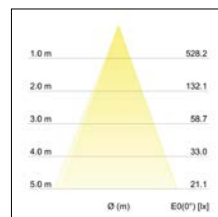

recessed spot

Artikel-Nr. 12476023

Licht.
Für Generationen.

recessed spot, chrome, round. In a compact design, for installation in tool-less rapid assembly systems. Wird die Leuchte gedimmt, verringert sich die Farbtemperatur. Einbaustrahler geeignet zur direkten Montage auf normalentflammbaren Baustoffen. Wärmedämmung zulässig. Lamp holder: Plug&Play, Mounting method: Flush mounting, Place of installation: Ceiling-mounted, material: Aluminium / Steel / Plastic, IP protection class: according to DIN EN 60529 IP20, Protection class: (EN 61140) III, current: 350 mA, Power: 5,5 W, Luminous flux: 500.0 lm, colour of light: 3000 to 1800 K, Radiation angle: 36.0 °, Adjustability: swivelling, With operating gear: No, Type of dimming: other, Energy efficiency class: A++ to A, This luminaire contains incorporated and non-exchangeable LED light sources.

Artikel-Nr.	12476023	Applications
price	65.90 €	HOME LIVING OFFICE COMMUNICATION HOTEL INDUSTRY
Stand:	27.08.2019 10:47	GASTRONOMY

colour of light	3000 - 1800 K
Colour	chrome
Radiation angle	36 °
amount of light sources /	1 Qty
material	Aluminium / Steel / Plastic
version	Plug&Play
Power	5,5 W
Lamp type	LED
Colour rendering	CRI > 80
Type of dimming	other
Outer diameter	95 mm

Built-in diameter	83 mm
Built-in depth	38 mm
current	350 mA
Luminous flux	500 lm
IP protection class	IP20
Protection class	III
Voltage type	DC
Adjustability	swivelling
Energy efficiency class	A++ to A
Swivel angle	25 °
circuit type secondary side	series conduction