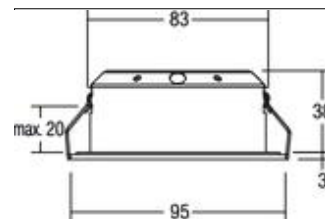

recessed spot

Artikel-Nr. 12476023

Licht.
Für Generationen.

recessed spot, chrome, round. In a compact design, for installation in tool-less rapid assembly systems. Wird die Leuchte gedimmt, verringert sich die Farbtemperatur. Einbaustrahler geeignet zur direkten Montage auf normalentflammbaren Baustoffen. Wärmedämmung zulässig. Lamp holder: Plug&Play, Mounting method: Flush mounting, Place of installation: Ceiling-mounted, material: Aluminium / Steel / Plastic, IP protection class: according to DIN EN 60529 IP20, Protection class: (EN 61140) III, current: 350 mA, Power: 5,5 W, Luminous flux: 500.0 lm, colour of light: 3000 to 1800 K, Radiation angle: 36.0 °, Adjustability: swivelling, With operating gear: No, Type of dimming: other, Energy efficiency class: A++ to A, This luminaire contains incorporated and non-exchangeable LED light sources.

Artikel-Nr.	12476023	Applications
price	65.90 €	HOME LIVING OFFICE COMMUNICATION HOTEL INDUSTRY
Stand:	27.08.2019 10:47	GASTRONOMY

colour of light	3000 - 1800 K
Colour	chrome
Radiation angle	36 °
amount of light sources /	1 Qty
material	Aluminium / Steel / Plastic
version	Plug&Play
Power	5,5 W
Lamp type	LED
Colour rendering	CRI > 80
Type of dimming	other
Outer diameter	95 mm

Built-in diameter	83 mm
Built-in depth	38 mm
current	350 mA
Luminous flux	500 lm
IP protection class	IP20
Protection class	III
Voltage type	DC
Adjustability	swivelling
Energy efficiency class	A++ to A
Swivel angle	25 °
circuit type secondary side	series conduction