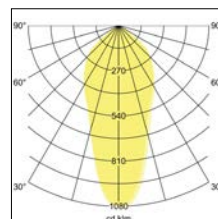

recessed spot

Artikel-Nr. 12476023

Licht.
Für Generationen.

recessed spot, chrome, round. In a compact design, for installation in tool-less rapid assembly systems. Wird die Leuchte gedimmt, verringert sich die Farbtemperatur. Einbaustrahler geeignet zur direkten Montage auf normalentflammbaren Baustoffen. Wärmedämmung zulässig. Lamp holder: Plug&Play, Mounting method: Flush mounting, Place of installation: Ceiling-mounted, material: Aluminium / Steel / Plastic, IP protection class: according to DIN EN 60529 IP20, Protection class: (EN 61140) III, current: 350 mA, Power: 5,5 W, Luminous flux: 500.0 lm, colour of light: 3000 to 1800 K, Radiation angle: 36.0 °, Adjustability: swivelling, With operating gear: No, Type of dimming: other, Energy efficiency class: A++ to A, This luminaire contains incorporated and non-exchangeable LED light sources.

Artikel-Nr.	12476023	Applications
price	65.90 €	HOME LIVING OFFICE COMMUNICATION HOTEL INDUSTRY
Stand:	27.08.2019 10:47	GASTRONOMY

colour of light	3000 - 1800 K
Colour	chrome
Radiation angle	36 °
amount of light sources /	1 Qty
material	Aluminium / Steel / Plastic
version	Plug&Play
Power	5,5 W
Lamp type	LED
Colour rendering	CRI > 80
Type of dimming	other
Outer diameter	95 mm

Built-in diameter	83 mm
Built-in depth	38 mm
current	350 mA
Luminous flux	500 lm
IP protection class	IP20
Protection class	III
Voltage type	DC
Adjustability	swivelling
Energy efficiency class	A++ to A
Swivel angle	25 °
circuit type secondary side	series conduction