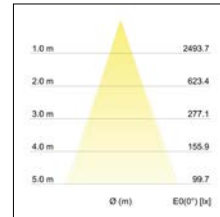

recessed spot
Artikel-Nr. 12401073

Licht.
Für Generationen.

recessed spot, white, round. In a compact design, for installation in tool-less rapid assembly systems. . Lamp holder: Plug&Play, Mounting method: Flush mounting, Place of installation: Ceiling-mounted, material: Aluminium / Plastic, IP protection class: according to DIN EN 60529 IP20, Protection class: (EN 61140) III, current: 350 mA, Power: 15 W, Luminous flux: 1380.0 lm, colour of light: 3000 K, Colour of light: white, Radiation angle: 36.0 °, Adjustability: rotating and swivelling, With operating gear: No, Energy efficiency class: A++ to A, This luminaire contains incorporated and non-exchangeable LED light sources.

Artikel-Nr.	12401073
price	77.80 €
Stand:	27.08.2019 12:46

colour of light	3000 K
Colour	white
Radiation angle	36 °
amount of light sources /	1 Qty
material	Aluminium / Plastic
version	Plug&Play
Power	15 W
Lamp type	LED
Colour rendering	CRI > 80
Outer diameter	100 mm
Built-in diameter	92 mm

Built-in depth	65 mm
current	350 mA
Luminous flux	1,380 lm
IP protection class	IP20
Protection class	III
Voltage type	DC
Adjustability	rotating and swivelling
Energy efficiency class	A++ to A
Swivel angle	45 °
circuit type secondary side	series conduction