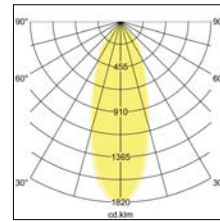

recessed spot  
**Artikel-Nr. 12401073**

Licht.  
 Für Generationen.

recessed spot, white, round. In a compact design, for installation in tool-less rapid assembly systems. . Lamp holder: Plug&Play, Mounting method: Flush mounting, Place of installation: Ceiling-mounted, material: Aluminium / Plastic, IP protection class: according to DIN EN 60529 IP20, Protection class: (EN 61140) III, current: 350 mA, Power: 15 W, Luminous flux: 1380.0 lm, colour of light: 3000 K, Colour of light: white, Radiation angle: 36.0 °, Adjustability: rotating and swivelling, With operating gear: No, Energy efficiency class: A++ to A, This luminaire contains incorporated and non-exchangeable LED light sources.

<b>Artikel-Nr.</b>	<b>12401073</b>
<b>price</b>	77.80 €
<b>Stand:</b>	27.08.2019 12:46

colour of light	3000 K
Colour	white
Radiation angle	36 °
amount of light sources /	1 Qty
material	Aluminium / Plastic
version	Plug&Play
Power	15 W
Lamp type	LED
Colour rendering	CRI > 80
Outer diameter	100 mm
Built-in diameter	92 mm

Built-in depth	65 mm
current	350 mA
Luminous flux	1,380 lm
IP protection class	IP20
Protection class	III
Voltage type	DC
Adjustability	rotating and swivelling
Energy efficiency class	A++ to A
Swivel angle	45 °
circuit type secondary side	series conduction