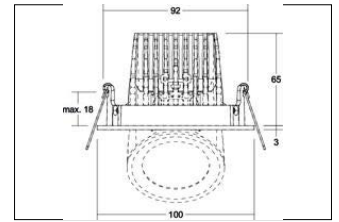

recessed spot  
**Artikel-Nr. 12401073**

Licht.  
 Für Generationen.

recessed spot, white, round. In a compact design, for installation in tool-less rapid assembly systems. . Lamp holder: Plug&Play, Mounting method: Flush mounting, Place of installation: Ceiling-mounted, material: Aluminium / Plastic, IP protection class: according to DIN EN 60529 IP20, Protection class: (EN 61140) III, current: 350 mA, Power: 15 W, Luminous flux: 1380.0 lm, colour of light: 3000 K, Colour of light: white, Radiation angle: 36.0 °, Adjustability: rotating and swivelling, With operating gear: No, Energy efficiency class: A++ to A, This luminaire contains incorporated and non-exchangeable LED light sources.

<b>Artikel-Nr.</b>	<b>12401073</b>
<b>price</b>	77.80 €
<b>Stand:</b>	27.08.2019 12:46

colour of light	3000 K
Colour	white
Radiation angle	36 °
amount of light sources /	1 Qty
material	Aluminium / Plastic
version	Plug&Play
Power	15 W
Lamp type	LED
Colour rendering	CRI > 80
Outer diameter	100 mm
Built-in diameter	92 mm

Built-in depth	65 mm
current	350 mA
Luminous flux	1,380 lm
IP protection class	IP20
Protection class	III
Voltage type	DC
Adjustability	rotating and swivelling
Energy efficiency class	A++ to A
Swivel angle	45 °
circuit type secondary side	series conduction