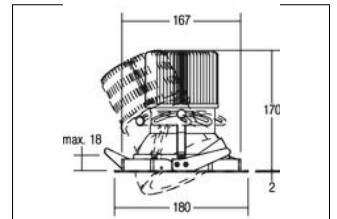

recessed spot

Artikel-Nr. 88647083

Licht.
Für Generationen.

recessed spot, black. In a compact design, for installation in tool-less rapid assembly systems. Zur optimalen Waren-Präsentation durch gleichmäßiges Lichtbild, in allen Sortimentsumgebungen geeignet. Energieeffizient und Verkaufsfördernd. Durch die hohe Variantenvielfalt ergibt sich ein einheitliches stimmiges Konzept für die ganzheitliche Beleuchtung. Lamp holder: without, Mounting method: Flush mounting, Place of installation: Ceiling-mounted, material: Aluminium, IP protection class: according to DIN EN 60529 IP20, Protection class: (EN 61140) II, voltage: 230V AC 50Hz, Power: 27 W, colour of light: 3000 K, Colour of light: white, Adjustability: rotating and swivelling, With operating gear: Yes, Type of dimming: switchable, Energy efficiency class: A++ to A, This luminaire contains incorporated and non-exchangeable LED light sources.

Artikel-Nr.	88647083	Applications
price	299.00 €	SHOP RETAIL EDUCATION CULTURE
Stand:	27.08.2019 14:52	

colour of light	2700 K
Colour	black
amount of light sources /	1 Qty
material	Aluminium
Power	27 W
Lamp type	LED
Colour rendering	CRI > 80
Type of dimming	switchable
Outer diameter	180 mm
Built-in diameter	167 mm

Built-in depth	172 mm
voltage	230V AC 50Hz
IP protection class	IP20
Protection class	II
Voltage type	AC
Adjustability	rotating and swivelling
Energy efficiency class	A++ to A
Swivel angle	35 °
circuit type secondary side	parallel conduction