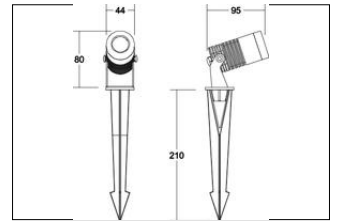

LED-Erdspießstrahler, 24 V DC, IP67
Artikel-Nr. 60109643

Licht.
 Für Generationen.

LED-Erdspießstrahler, 24 V DC, IP67, titanium, round. Surface mounting, Floor-mounted. . Lamp holder: without, Mounting method: Surface mounting, Place of installation: Floor-mounted, material: Aluminium / Glass, IP protection class: according to DIN EN 60529 IP67, Protection class: (EN 61140) III, voltage: 24V, Power: 8 W, amount of light sources / fittings: 1.0 Stk, Radiation angle: 38.0 °, Adjustability: swivelling, With operating gear: No, Type of dimming: switchable, Energy efficiency class: A++ to A,

Artikel-Nr.	60109643	Applications
price	99.00 €	HOME LIVING SPA WELLNESS HOTEL INDUSTRY GAS-TRONOMY
Stand:	28.08.2019 09:54	

colour of light	3000 K
Colour	titanium
Radiation angle	38 °
amount of light sources /	1 Qty
material	Aluminium / Glass
version	without fitting
Power	8 W
Lamp type	LED
shipping	inkl. 1.000 mm Anschlusslei-
Type of dimming	switchable
voltage	24V

Impact strength	IK04
IP protection class	IP67
Protection class	III
Voltage type	DC
Adjustability	swivelling
Energy efficiency class	A++ to A
Width	44 mm
Height	90 mm
Swivel angle	90 °
circuit type secondary side	parallel conduction