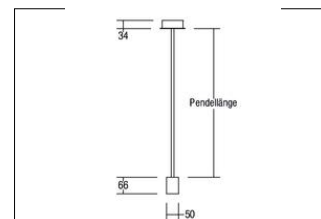

Pendelleuchte GUTO
Artikel-Nr. 63004020

Licht.
 Für Generationen.

Pendelleuchte GUTO, chrome. Surface mounting, Ceiling-mounted. . Lamp holder: E27, Mounting method: Surface mounting, Place of installation: Ceiling-mounted, material: Brass / Steel, IP protection class: according to DIN EN 60529 IP20, Protection class: (EN 61140) I, voltage: 230V AC 50Hz, Power: max. 60 W, Energy efficiency class: A++ to E,

Artikel-Nr.	63004020
price	159.00 €
Stand:	16.07.2019 07:52

Colour	chrom
material	Brass / Steel
version	E27
Power	max. 60 W
voltage	230V AC 50Hz

IP protection class	IP20
Protection class	I
Energy efficiency class	A++ to E
circuit type secondary side	parallel conduction
Pendulum length max.	