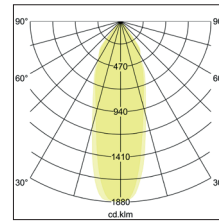

LED-Einbaudownlight BOWL

**Artikel-Nr. 12523073**

LED-Einbaudownlight BOWL, weiß. In a compact design, for installation in tool-less rapid assembly systems. Lamp holder: Plug&Play 700mA, Mounting method: Flush mounting, Place of installation: Ceiling-mounted, material: Aluminium / Glass, IP protection class: according to DIN EN 60529 IP20, Protection class: (EN 61140) III, current: 700 mA, Power: 30W, amount of light sources / fittings: 1.0 Stk, Luminous flux: 3.050lm, Farbtemperatur: 3000K, Radiation angle: 40°, Adjustability: not adjustable, without operating, Type of dimming: other, .

**Artikel-Nr.** 12523073  
**Stand:** 25.11.2020 20:34

colour of light	3000
Colour	white
Radiation angle	40 °
amount of light sources / fittings	1 Qty
material	Aluminium / Glass
version	Plug&Play
Power	30 W
Lamp type	LED
Colour rendering	CRI > 80

Type of dimming	other
Outer diameter	175 mm
Built-in diameter	155 mm
Built-in depth	100 mm
Current	700 mA
IP protection class	IP20
Protection class	III
Voltage type	DC
Adjustability	not adjustable
circuit type secondary side	series conduction