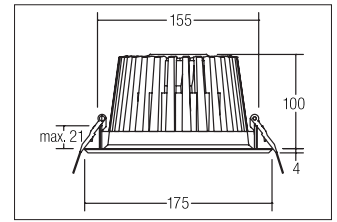

LED-Einbaudownlight BOWL

**Artikel-Nr. 12523073**

LED-Einbaudownlight BOWL, weiß. In a compact design, for installation in tool-less rapid assembly systems. Lamp holder: Plug&Play 700mA, Mounting method: Flush mounting, Place of installation: Ceiling-mounted, material: Aluminium / Glass, IP protection class: according to DIN EN 60529 IP20, Protection class: (EN 61140) III, current: 700 mA, Power: 30W, amount of light sources / fittings: 1.0 Stk, Luminous flux: 3.050lm, Farbtemperatur: 3000K, Radiation angle: 40°, Adjustability: not adjustable, without operating, Type of dimming: other, .

**Artikel-Nr.** 12523073  
**Stand:** 25.11.2020 20:34

colour of light	3000
Colour	white
Radiation angle	40 °
amount of light sources / fittings	1 Qty
material	Aluminium / Glass
version	Plug&Play
Power	30 W
Lamp type	LED
Colour rendering	CRI > 80

Type of dimming	other
Outer diameter	175 mm
Built-in diameter	155 mm
Built-in depth	100 mm
Current	700 mA
IP protection class	IP20
Protection class	III
Voltage type	DC
Adjustability	not adjustable
circuit type secondary side	series conduction