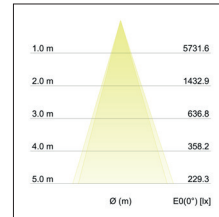

LED-Einbaudownlight BOWL

**Artikel-Nr. 12523073**

LED-Einbaudownlight BOWL, weiß. In a compact design, for installation in tool-less rapid assembly systems. Lamp holder: Plug&Play 700mA, Mounting method: Flush mounting, Place of installation: Ceiling-mounted, material: Aluminium / Glass, IP protection class: according to DIN EN 60529 IP20, Protection class: (EN 61140) III, current: 700 mA, Power: 30W, amount of light sources / fittings: 1.0 Stk, Luminous flux: 3.050lm, Farbtemperatur: 3000K, Radiation angle: 40°, Adjustability: not adjustable, without operating, Type of dimming: other, .

**Artikel-Nr.** 12523073  
**Stand:** 25.11.2020 20:34

colour of light	3000
Colour	white
Radiation angle	40 °
amount of light sources / fittings	1 Qty
material	Aluminium / Glass
version	Plug&Play
Power	30 W
Lamp type	LED
Colour rendering	CRI > 80

Type of dimming	other
Outer diameter	175 mm
Built-in diameter	155 mm
Built-in depth	100 mm
Current	700 mA
IP protection class	IP20
Protection class	III
Voltage type	DC
Adjustability	not adjustable
circuit type secondary side	series conduction