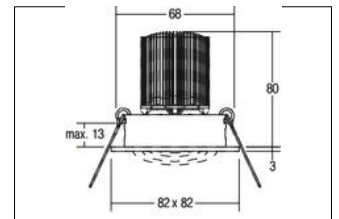

recessed spot

Artikel-Nr. 18427252

Licht.
Für Generationen.

recessed spot, alu. In a compact design, for installation in tool-less rapid assembly systems. Anschluss an Verteiler 18301000 & 18314000 nur möglich über Systemkabel 18900000 - 18902000. Lamp holder: without, Mounting method: Flush mounting, Place of installation: Ceiling-mounted, material: Aluminium / Plastic, IP protection class: according to DIN EN 60529 IP20, Protection class: (EN 61140) III, voltage: 12V, Power: 14 W, colour of light: 2000 to 10000 K, Radiation angle: 40.0 °, Adjustability: swivelling, With operating gear: No, Energy efficiency class: A++ to A, This luminaire contains incorporated and non-exchangeable LED light sources.

Artikel-Nr.	18427252
price	229.60 €
Stand:	16.07.2019 12:32

colour of light	vitaLED® RGBW
Colour	alu
Radiation angle	40 °
material	Aluminium / Plastic
Power	14 W
Lamp type	LED
Colour rendering	CRI > 80
Built-in diameter	68 mm
Built-in depth	80 mm
voltage	12V

IP protection class	IP20
Protection class	III
Voltage type	DC
Circlip	without circlip
Adjustability	swivelling
Energy efficiency class	A++ to A
Length	82 mm
Width	82 mm
Swivel angle	20 °
circuit type secondary side	parallel conduction