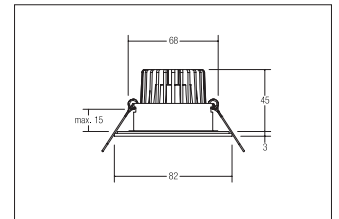

Smart Light Solutions Downlightset, V4A, DALI, IP54, 2-fach
Artikel-Nr. 13175423

Smart Light Solutions Downlightset, V4A, DALI, IP54, 2-fach, edelstahl. Weißlicht-Set inkl. 1 x Konverter für 230 V-Netzspannung, DALI dimmbar, Maße Konverter: L 110,5 x B 52 x H 22 mm, 2 x LED-Einbaudownlights, 2 x Plug&Play-Leitung (je 2.000 mm). material: Stainless steel / Aluminium / Plastic / Glass, IP protection class: according to DIN EN 60529 IP54*, Protection class: (EN 61140) II, voltage: 230V AC 50Hz, Power: 2 x 6W, amount of light sources / fittings: 2.0 Stk, Luminous flux: 1.280lm, Radiation angle: 38°, Type of dimming: DALI, .

Artikel-Nr. 13175423
Stand: 24.11.2020 08:00

colour of light	3000
Colour	stainless steel
Radiation angle	38 °
amount of light sources / fittings	2 Qty
material	Stainless steel / Aluminium / Plastic / Glass
version	Plug&Play
Power	2 x 6 W
Lamp type	LED

Colour rendering	CRI > 80
Type of dimming	DALI
Built-in diameter	68 mm
Built-in depth	45 mm
voltage	230V AC 50Hz
Luminous flux	1,280 lm
IP protection class	IP54*
Protection class	II
Circlip	without circlip
circuit type secondary side	parallel conduction