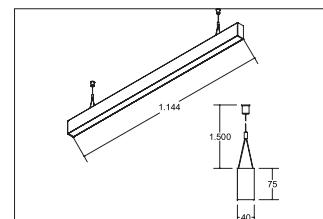

LED-Pendel-Profilleuchte direkt BIRO40

Artikel-Nr. 77213083

LED-Pendel-Profilleuchte direkt BIRO40. version: LED, Mounting method: Suspended, Place of installation: Ceiling-mounted, material: Aluminium / Acrylic, IP protection class: according to DIN EN 60529 IP20, Protection class: (EN 61140) I, voltage: 230V AC 50Hz, Power: 17,9W, Luminous flux: 1.430lm, Colour temperature: 3000K, Colour of light: white, Radiation angle: 80°, Adjustability: not adjustable, With operating gear, .

Artikel-Nr.	77213083
price	365.00 €
Stand:	09.07.2020 15:27

colour of light	3000 K
Radiation angle	80 °
material	Aluminium / Acrylic
version	LED
Lamp type	LED
voltage	230V AC 50Hz
IP protection class	IP20

Protection class	I
Voltage type	AC
Adjustability	not adjustable
Width	40 mm
Height	75 mm
circuit type secondary side	parallel conduction