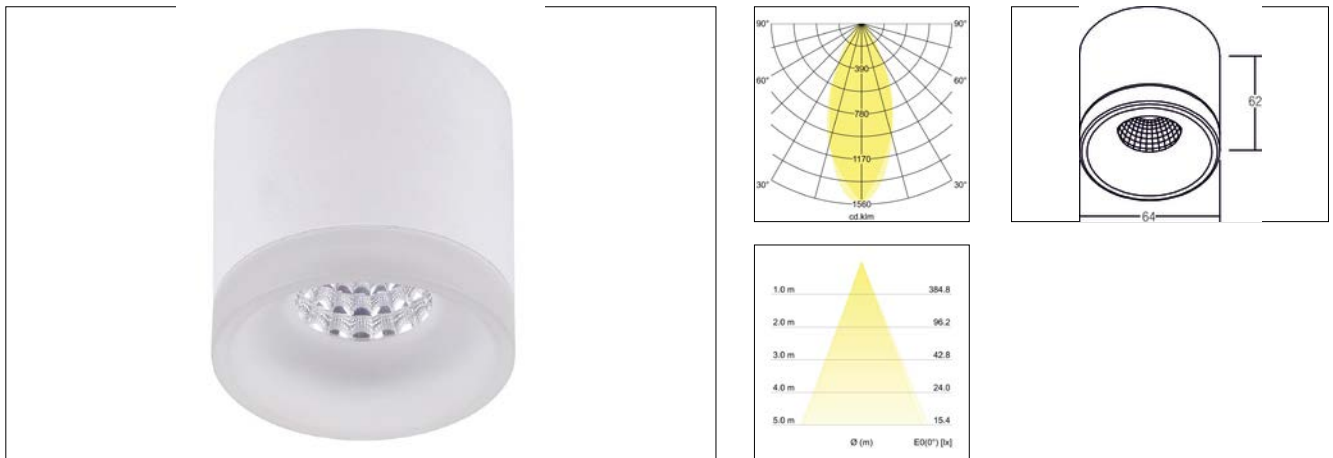

LED-Anbaudownlight KEGON  
**Artikel-Nr. 12139173**

Licht.  
 Für Generationen.

LED-Anbaudownlight KEGON, white, round. Surface mounting, Ceiling-mounted. . Lamp holder: without, Mounting method: Surface mounting, Place of installation: Ceiling-mounted, material: Aluminium / Acrylic, IP protection class: according to DIN EN 60529 IP20, Protection class: (EN 61140) I, voltage: 230V AC 50Hz, Power: 4 W, amount of light sources / fittings: 1.0 Stk, Luminous flux: 250.0 lm, colour of light: 3000 K, Colour of light: white, Radiation angle: 40.0 °, Adjustability: not adjustable, Type of dimming: switchable, Energy efficiency class: A++ to A,

<b>Artikel-Nr.</b>	<b>12139173</b>
<b>price</b>	106.00 €
<b>Stand:</b>	28.08.2019 11:36

colour of light	3000 K
Colour	white
Radiation angle	40 °
amount of light sources /	1 Qty
material	Aluminium / Acrylic
Power	4 W
Lamp type	High voltage LED
Colour rendering	CRI > 80
Type of dimming	switchable
Outer diameter	64 mm

voltage	230V AC 50Hz
Luminous flux	250 lm
IP protection class	IP20
Protection class	I
Voltage type	AC
Adjustability	not adjustable
Energy efficiency class	A++ to A
Height-depth	62.0 mm
circuit type secondary side	parallel conduction