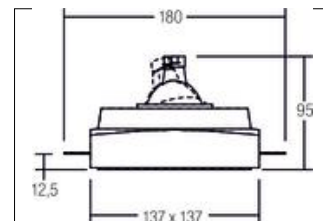

Einputzstrahler, rahmenlos

Artikel-Nr. 44007000Licht.
Für Generationen.

Einputzstrahler, rahmenlos, white. In a compact design, for installation in tool-less rapid assembly systems. . Lamp holder: GX5.3, Mounting method: Flush mounting, Place of installation: Ceiling-mounted, material: Plaster / Cast aluminium, IP protection class: according to DIN EN 60529 IP20, Protection class: (EN 61140) III, voltage: 12V, Power: max. 50 W, Adjustability: swivelling, With operating gear: No, Type of dimming: other, Energy efficiency class: A+ to C,

Artikel-Nr.	44007000
price	52.50 €
Stand:	16.07.2019 03:59

Colour	white
material	Plaster / Cast aluminium
version	GX5.3
Power	max. 50 W
Lamp type	LV halogen lamp
Type of dimming	other
Built-in width	142 mm
Built-in length	142 mm
Built-in depth	95 mm
voltage	12V

IP protection class	IP20
Protection class	III
Voltage type	AC
Adjustability	swivelling
Energy efficiency class	A+ to C
Length	137 mm
Width	137 mm
Swivel angle	25 °
circuit type secondary side	parallel conduction