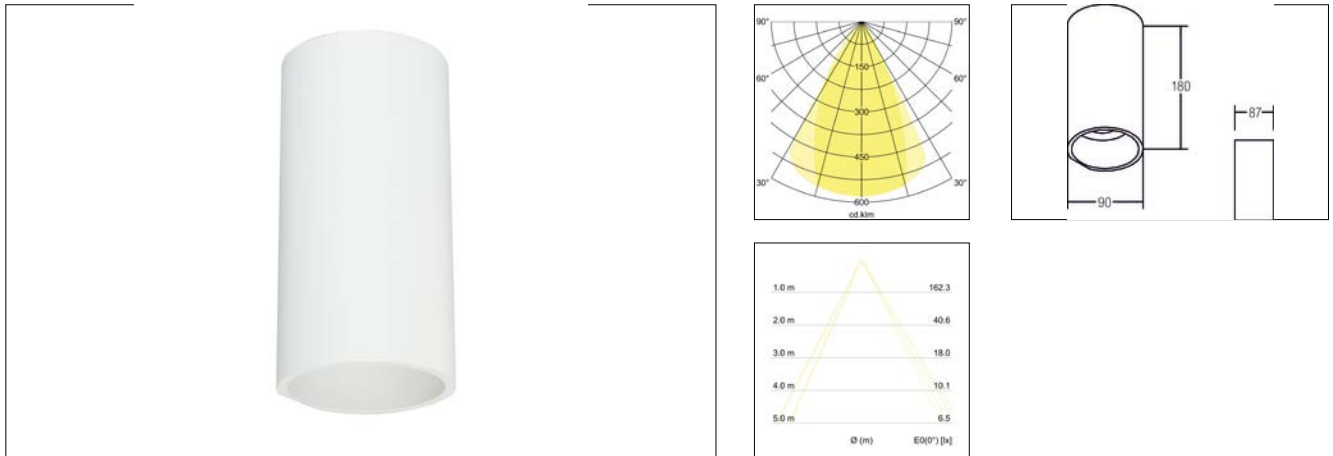

LED-Wandanbauleuchte, IP54  
**Artikel-Nr. 60018173**

Licht.  
 Für Generationen.

LED-Wandanbauleuchte, IP54, white. Surface mounting, Wall-mounted. Lichtaustritt direkt und indirekt. Lamp holder: without, Mounting method: Surface mounting, Place of installation: Wall-mounted, material: Aluminium / Glass, IP protection class: according to DIN EN 60529 IP54, Protection class: (EN 61140) I, voltage: 230V AC 50Hz, Power: 2 x 4 W, amount of light sources / fittings: 2.0 Stk, Luminous flux: 400.0 lm, colour of light: 3000 K, Colour of light: white, Radiation angle: 60.0 °, With operating gear: Yes, Type of dimming: switchable, Energy efficiency class: A++ to A, This luminaire contains incorporated and non-exchangeable LED light sources.

<b>Artikel-Nr.</b>	<b>60018173</b>
<b>price</b>	190.30 €
<b>Stand:</b>	28.08.2019 11:30

colour of light	3000 K
Colour	white
Radiation angle	60 °
amount of light sources /	2 Qty
material	Aluminium / Glass
Lichtstrom	2 x 200 lm
Power	2 x 4 W
Lamp type	High voltage LED
Colour rendering	CRI > 80
Type of dimming	switchable

voltage	230V AC 50Hz
Luminous flux	400 lm
IP protection class	IP54
Protection class	I
Voltage type	AC
Energy efficiency class	A++ to A
Length	180 mm
Width	90 mm
Height-depth	90.0 mm
circuit type secondary side	parallel conduction