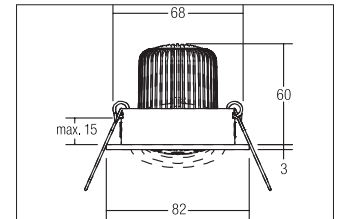

Smart Light Solutions Strahlerset, dim4colour (RGB+WW), 4-fach
Artikel-Nr. 18352252

Smart Light Solutions Strahlerset, dim4colour (RGB+WW), 4-fach, alu. RGB+WW-Set inkl. 1 x Funkfernbedienung, 1 x Funkcontroller, 1 x 24 V DC / 60 W-Netzgerät für 230 V-Netzspannung, Maße Netzgerät: L 163 x B 43 x H 32 mm, 4 x LED-Einbaustrahler.<P/></TEXT>. Lamp holder: without, material: Aluminium / Plastic, IP protection class: according to DIN EN 60529 IP20, Protection class: (EN 61140) II, voltage: 230V AC 50Hz, Power: 4 x 8W, amount of light sources / fittings: 4.0 Stk, Luminous flux: 1.600lm, Radiation angle: 60°, Adjustability: swivelling, .

Artikel-Nr.	18352252
price	786.50 €
Stand:	01.09.2020 14:59
Discount group	Discount group 1

colour of light	RGB+WW
Colour	alu
Radiation angle	60 °
amount of light sources / fit-	4 Qty
tings	
material	Aluminium / Plastic
Power	4 x 8 W
Lamp type	LED
Built-in diameter	68 mm

Built-in depth	60 mm
voltage	230V AC 50Hz
Luminous flux	1,600 lm
IP protection class	IP20
Protection class	II
Circlip	without circlip
Adjustability	swivelling
Swivel angle	20 °
circuit type secondary side	parallel conduction