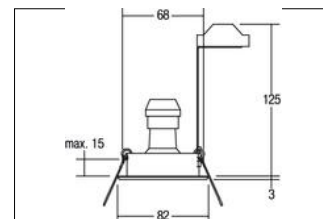

recessed spot

Artikel-Nr. 36187250Licht.
Für Generationen.

recessed spot, black, round. In a compact design, for installation in tool-less rapid assembly systems. Inkl. Hochvoltbügel zur normgerechten Zugentlastung. Lamp holder: GU10, Mounting method: Flush mounting, Place of installation: Ceiling-mounted, material: Aluminium, IP protection class: according to DIN EN 60529 IP20, Protection class: (EN 61140) II, voltage: 230V AC 50Hz, Power: max. 50 W, Adjustability: swivelling, Type of dimming: other, Energy efficiency class: A++ to D,

Artikel-Nr.	36187250
price	29.80 €
Stand:	27.08.2019 10:05

Colour	black
amount of light sources /	1 Qty
material	Aluminium
version	GU10
Power	max. 50 W
Lamp type	HV halogen lamp
Type of dimming	other
Outer diameter	82 mm
Built-in diameter	68 mm
Built-in depth	125 mm