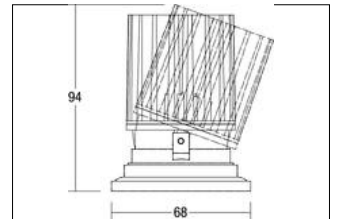

recessed spot

Artikel-Nr. 12632073

Licht.
Für Generationen.

recessed spot, white. In a compact design, for installation in tool-less rapid assembly systems. Montage nur zzgl. Einputz- oder Einbaurahmen 82030170 oder 82032170 möglich.<P/></TEXT>. Lamp holder: without, Mounting method: Flush mounting, Place of installation: Ceiling-mounted, material: Aluminium / Plastic, IP protection class: according to DIN EN 60529 IP20, Protection class: (EN 61140) III, current: 500 mA, Power: 8,9 W, Luminous flux: 950.0 lm, colour of light: 3000 K, Colour of light: white, Radiation angle: 34.0 °, Adjustability: rotating and swivelling, With operating gear: No, Type of dimming: other, Energy efficiency class: A++ to A,

| | |
|---------------------------|---------------------|
| colour of light | 3000 K |
| Colour | white |
| Radiation angle | 34 ° |
| amount of light sources / | 1 Qty |
| material | Aluminium / Plastic |
| Power | 8,9 W |
| Lamp type | LED |
| Colour rendering | CRI > 90 |
| Type of dimming | other |
| Outer diameter | 68 mm |

| | |
|-----------------------------|-------------------------|
| Built-in depth | 94 mm |
| current | 500 mA |
| Luminous flux | 950 lm |
| IP protection class | IP20 |
| Protection class | III |
| Voltage type | DC |
| Adjustability | rotating and swivelling |
| Energy efficiency class | A++ to A |
| Swivel angle | 20 ° |
| circuit type secondary side | series conduction |