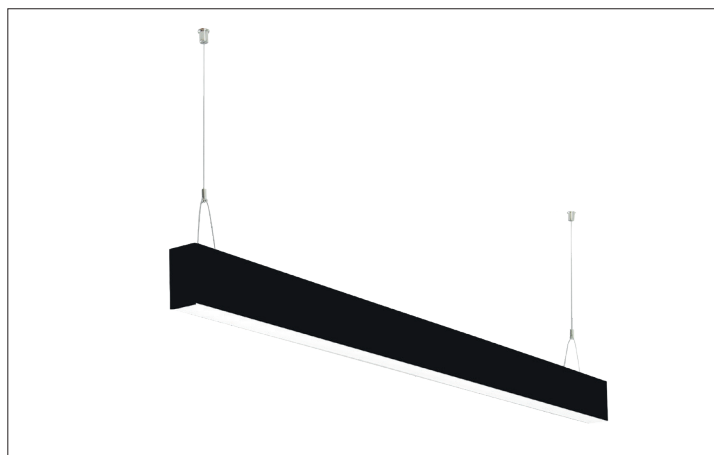

LED-Pendel-Profilleuchte direkt BIRO40

Artikel-Nr. 77244084

LED-Pendel-Profilleuchte direkt BIRO40, schwarz. version: LED, Mounting method: Suspended, Place of installation: Ceiling-mounted, material: Aluminium / Acrylic, IP protection class: according to DIN EN 60529 IP20, Protection class: (EN 61140) I, voltage: 230V AC 50Hz, Power: 62,7W, Luminous flux: 5.470lm, Colour temperature: 4000K, Colour of light: white, Radiation angle: 80°, Adjustability: not adjustable, With operating gear, .

Artikel-Nr.	77244084
Stand:	25.11.2020 02:08

Type of dimming	DALI
Colour	black
colour of light	4000 K
glare evaluation	UGR < 25
system efficiency	87 lm/W
Luminous flux	5,470 lm
Material cover	satinised
length	2264 mm
Radiation angle	80 °
material	Aluminium / Acrylic

version	LED
Lamp type	LED
voltage	230V AC 50Hz
IP protection class	IP20
Protection class	I
Voltage type	AC
Adjustability	not adjustable
Width	40 mm
Height	75 mm
circuit type secondary side	parallel conduction