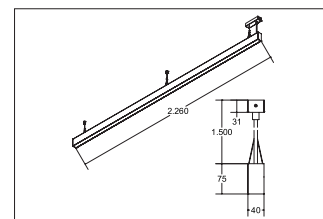

LED-Pendel-Profilleuchte direkt BIRO40

Artikel-Nr. 77244084

LED-Pendel-Profilleuchte direkt BIRO40, schwarz. version: LED, Mounting method: Suspended, Place of installation: Ceiling-mounted, material: Aluminium / Acrylic, IP protection class: according to DIN EN 60529 IP20, Protection class: (EN 61140) I, voltage: 230V AC 50Hz, Power: 62,7W, Luminous flux: 5.470lm, Colour temperature: 4000K, Colour of light: white, Radiation angle: 80°, Adjustability: not adjustable, With operating gear, .

Artikel-Nr.	77244084
Stand:	25.11.2020 02:08

Type of dimming	DALI
Colour	black
colour of light	4000 K
glare evaluation	UGR < 25
system efficiency	87 lm/W
Luminous flux	5,470 lm
Material cover	satinised
length	2264 mm
Radiation angle	80 °
material	Aluminium / Acrylic

version	LED
Lamp type	LED
voltage	230V AC 50Hz
IP protection class	IP20
Protection class	I
Voltage type	AC
Adjustability	not adjustable
Width	40 mm
Height	75 mm
circuit type secondary side	parallel conduction