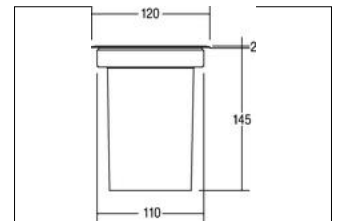

Bodeneinbauleuchte, GU10 (für LED), IP65

**Artikel-Nr. 3105**

Licht.  
Für Generationen.

<b>Artikel-Nr.</b>	<b>3105</b>
<b>price</b>	84.80 €
<b>Stand:</b>	27.08.2019 10:05

Colour	stainless steel
amount of light sources /	1 Qty
material	Stainless steel / Glass
version	GU10
Power	max. 5 W
Type of dimming	other
Outer diameter	120 mm
Built-in diameter	110 mm
Built-in depth	145 mm

voltage	230V AC 50Hz
Max. load	1,000 kg
IP protection class	IP65
Protection class	II
Voltage type	AC
Energy efficiency class	A+
Height	2 mm
circuit type secondary side	parallel conduction