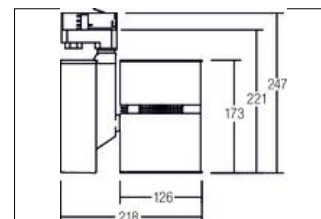

LED-Schienenstrahler, 40W

Artikel-Nr. 89103027

Licht.
Für Generationen.

LED-Schienenstrahler, 40W, white. Surface mounting, Ceiling-mounted. . Lamp holder: without, Mounting method: Surface mounting, Place of installation: Ceiling-mounted, material: Aluminium, IP protection class: according to DIN EN 60529 IP20, Protection class: (EN 61140) I, voltage: 230V AC 50Hz, Power: 40 W, amount of light sources / fittings: 1.0 Stk, Colour of light: white, Adjustability: Rotatable and adjustable head, With operating gear: Yes, Type of dimming: switchable, Energy efficiency class: A++ to A,

Artikel-Nr.	89103027
price	375.00 €
Stand:	28.08.2019 10:36

Radiation angle	12 °
colour of light	2700 K
Colour	weiß
Luminous flux	3,511 lm
material	Aluminium
Power	40 W
dimensions	L x B x H: 256 x 126 mm
System output	40 W
Type of dimming	switchable
voltage	230V AC 50Hz

circuit type secondary side	parallel conduction
IP protection class	IP20
Protection class	I
Voltage type	AC
Adjustability	Rotatable and adjustable head
Energy efficiency class	A++ to A
Head adjustable angle	180 °
Length	256 mm
Width	126 mm