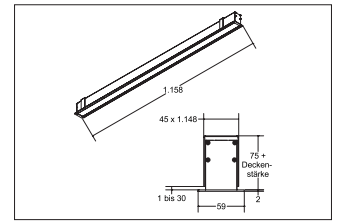

LED-Einbauprofil BIRO40  
**Artikel-Nr. 77003083**

LED-Einbauprofil BIRO40, schwarz, rectangular. LED-Lichtkanal mit microprismatischer Abdeckung. version: LED, Mounting method: Flush mounting, Place of installation: Ceiling-mounted, material: Aluminium / Acrylic, IP protection class: according to DIN EN 60529 IP20, Protection class: (EN 61140) I, voltage: 230V AC 50Hz, Power: 17,9W, Luminous flux: 1.430lm, Colour temperature: 3000K, Colour of light: white, Radiation angle: 80°, Adjustability: not adjustable, With operating gear, .

<b>Artikel-Nr.</b>	<b>77003083</b>
<b>Stand:</b>	26.11.2020 14:17

Type of dimming	switchable
Colour	black
colour of light	3000 K
glare evaluation	UGR < 19
system efficiency	80 lm/W
Luminous flux	1,430 lm
Material cover	microprismatic
length	1158 mm
Built-in length	1146 mm
Radiation angle	80 °

material	Aluminium / Acrylic
voltage	230V AC 50Hz
Lamp type	LED
IP protection class	IP20
Protection class	I
Voltage type	AC
Adjustability	not adjustable
Width	59 mm
Built-in width	45 mm
Built-in depth	110 mm