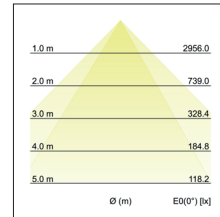

LED-Einbauprofil BIRO40  
**Artikel-Nr. 77003083**

LED-Einbauprofil BIRO40, schwarz, rectangular. LED-Lichtkanal mit microprismatischer Abdeckung. version: LED, Mounting method: Flush mounting, Place of installation: Ceiling-mounted, material: Aluminium / Acrylic, IP protection class: according to DIN EN 60529 IP20, Protection class: (EN 61140) I, voltage: 230V AC 50Hz, Power: 17,9W, Luminous flux: 1.430lm, Colour temperature: 3000K, Colour of light: white, Radiation angle: 80°, Adjustability: not adjustable, With operating gear, .

<b>Artikel-Nr.</b>	<b>77003083</b>
<b>Stand:</b>	26.11.2020 14:17

Type of dimming	switchable
Colour	black
colour of light	3000 K
glare evaluation	UGR < 19
system efficiency	80 lm/W
Luminous flux	1,430 lm
Material cover	microprismatic
length	1158 mm
Built-in length	1146 mm
Radiation angle	80 °

material	Aluminium / Acrylic
voltage	230V AC 50Hz
Lamp type	LED
IP protection class	IP20
Protection class	I
Voltage type	AC
Adjustability	not adjustable
Width	59 mm
Built-in width	45 mm
Built-in depth	110 mm