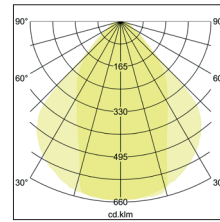

LED-Einbauprofil BIRO40  
**Artikel-Nr. 77003083**

LED-Einbauprofil BIRO40, schwarz, rectangular. LED-Lichtkanal mit microprismatischer Abdeckung. version: LED, Mounting method: Flush mounting, Place of installation: Ceiling-mounted, material: Aluminium / Acrylic, IP protection class: according to DIN EN 60529 IP20, Protection class: (EN 61140) I, voltage: 230V AC 50Hz, Power: 17,9W, Luminous flux: 1.430lm, Colour temperature: 3000K, Colour of light: white, Radiation angle: 80°, Adjustability: not adjustable, With operating gear, .

<b>Artikel-Nr.</b>	<b>77003083</b>
<b>Stand:</b>	26.11.2020 14:17

Type of dimming	switchable
Colour	black
colour of light	3000 K
glare evaluation	UGR < 19
system efficiency	80 lm/W
Luminous flux	1,430 lm
Material cover	microprismatic
length	1158 mm
Built-in length	1146 mm
Radiation angle	80 °

material	Aluminium / Acrylic
voltage	230V AC 50Hz
Lamp type	LED
IP protection class	IP20
Protection class	I
Voltage type	AC
Adjustability	not adjustable
Width	59 mm
Built-in width	45 mm
Built-in depth	110 mm