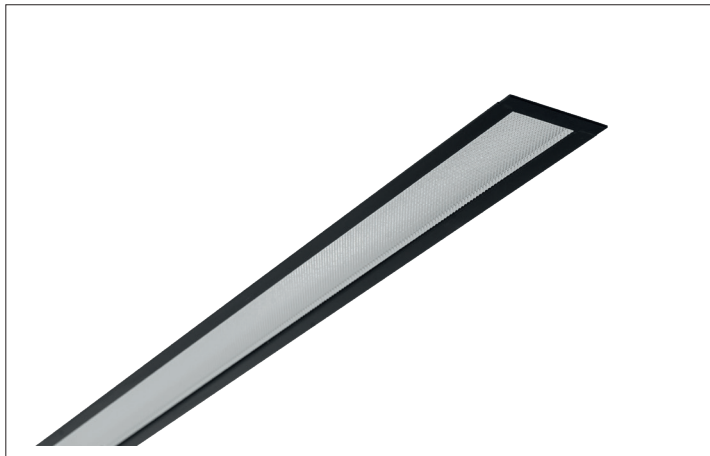

LED-Einbauprofil BIRO40  
**Artikel-Nr. 77003083**

LED-Einbauprofil BIRO40, schwarz, rectangular. LED-Lichtkanal mit microprismatischer Abdeckung. version: LED, Mounting method: Flush mounting, Place of installation: Ceiling-mounted, material: Aluminium / Acrylic, IP protection class: according to DIN EN 60529 IP20, Protection class: (EN 61140) I, voltage: 230V AC 50Hz, Power: 17,9W, Luminous flux: 1.430lm, Colour temperature: 3000K, Colour of light: white, Radiation angle: 80°, Adjustability: not adjustable, With operating gear, .

<b>Artikel-Nr.</b>	<b>77003083</b>
<b>Stand:</b>	26.11.2020 14:17

Type of dimming	switchable
Colour	black
colour of light	3000 K
glare evaluation	UGR < 19
system efficiency	80 lm/W
Luminous flux	1,430 lm
Material cover	microprismatic
length	1158 mm
Built-in length	1146 mm
Radiation angle	80 °

material	Aluminium / Acrylic
voltage	230V AC 50Hz
Lamp type	LED
IP protection class	IP20
Protection class	I
Voltage type	AC
Adjustability	not adjustable
Width	59 mm
Built-in width	45 mm
Built-in depth	110 mm