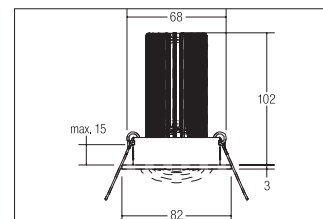

Smart Light Solutions Strahlerset, SunLike, 4-fach

Artikel-Nr. 12234253

Smart Light Solutions Strahlerset, SunLike, 4-fach, alu. SunLike-Set inkl. 4 x 350 mA-Konverter für 230 V-Netzspannung, schaltbar, Maße Konverter: L 115 x B 34 x H 19 mm, 4 x LED-Einbaustrahler. material: Aluminium / Glass / Plastic, IP protection class: according to DIN EN 60529 IP20, Protection class: (EN 61140) II, voltage: 230V AC 50Hz, Power: 4 x 12,5W, amount of light sources / fittings: 4.0 Stk, Luminous flux: 4.440lm, Radiation angle: 38°, Adjustability: swivelling, .

Artikel-Nr.	12234253
price	545.00 €
Stand:	01.09.2020 16:20
Discount group	Discount group 1

colour of light	3000 K
Colour	alu
Radiation angle	38 °
amount of light sources / fit-	4 Qty
tings	
material	Aluminium / Glass / Plastic
version	Plug&Play
Power	4 x 12,5 W
Lamp type	LED
Colour rendering	CRI > 97

Built-in diameter	68 mm
Built-in depth	102 mm
voltage	230V AC 50Hz
Luminous flux	4,440 lm
IP protection class	IP20
Protection class	II
Circlip	without circlip
Adjustability	swivelling
Swivel angle	20 °
circuit type secondary side	parallel conduction