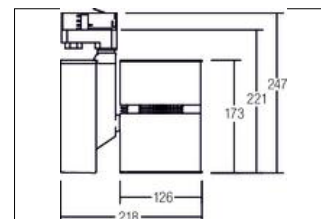

LED-Schienenstrahler, 27W

Artikel-Nr. 89091035

Licht.
Für Generationen.

LED-Schienenstrahler, 27W, white. Surface mounting, Ceiling-mounted. . Lamp holder: without, Mounting method: Surface mounting, Place of installation: Ceiling-mounted, material: Aluminium, IP protection class: according to DIN EN 60529 IP20, Protection class: (EN 61140) I, voltage: 230V AC 50Hz, Power: 27 W, amount of light sources / fittings: 1.0 Stk, Colour of light: white, Adjustability: Rotatable and adjustable head, With operating gear: Yes, Type of dimming: switchable, Energy efficiency class: A++ to A,

Artikel-Nr.	89091035
price	375.00 €
Stand:	28.08.2019 11:03

Radiation angle	12 °
colour of light	3500 K
Colour	weiß
Luminous flux	2,756 lm
material	Aluminium
Power	27 W
dimensions	L x B x H: 218 x 126 mm
System output	27 W
Type of dimming	switchable
voltage	230V AC 50Hz

circuit type secondary side	parallel conduction
IP protection class	IP20
Protection class	I
Voltage type	AC
Adjustability	Rotatable and adjustable head
Energy efficiency class	A++ to A
Head adjustable angle	180 °
Length	218 mm
Width	126 mm