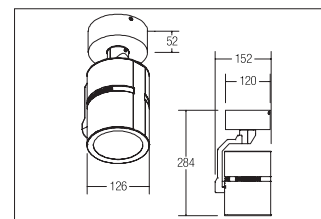

LED-Anbaustrahler, 27W

**Artikel-Nr. 89121035**

LED-Anbaustrahler, 27W, white. Surface mounting, Ceiling-mounted. Lamp holder: without, Mounting method: Surface mounting, Place of installation: Ceiling-mounted, material: Aluminium, IP protection class: according to DIN EN 60529 IP20, Protection class: (EN 61140) I, voltage: 230V AC 50Hz, Power: 27W, amount of light sources / fittings: 1.0 Stk, Luminous flux: 2.756lm, Farbtemperatur: 3500K, Colour of light: white, Radiation angle: 12°, Adjustability: Rotatable and adjustable head, With operating gear, Type of dimming: switchable, .

<b>Artikel-Nr.</b>	<b>89121035</b>
<b>price</b>	349.00 €
<b>Stand:</b>	18.03.2020 23:11

Radiation angle	12 °
colour of light	3500 K
Colour	weiß
Luminous flux	2,756 lm
material	Aluminium
Power	27 W
System output	27 W
Type of dimming	switchable

voltage	230V AC 50Hz
circuit type secondary side	parallel conduction
IP protection class	IP20
Protection class	I
Voltage type	AC
Adjustability	Rotatable and adjustable head
Energy efficiency class	A++ to A
Head adjustable angle	180 °