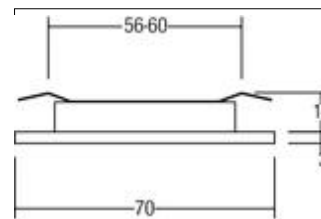

LED-Einbaudownlight
Artikel-Nr. 12027153

Licht.
 Für Generationen.

LED-Einbaudownlight, titanium, round. In a compact design, for installation in tool-less rapid assembly systems. . Lamp holder: without, Mounting method: Flush mounting, Place of installation: Ceiling-mounted, material: Cast iron / Plastic, IP protection class: according to DIN EN 60529 IP20, Protection class: (EN 61140) III, voltage: 12V, Power: 2 W, Luminous flux: 125.0 lm, colour of light: 3000 K, Colour of light: white, Radiation angle: 45.0 °, Adjustability: not adjustable, With operating gear: No, Energy efficiency class: A++ to A, This luminaire contains incorporated and non-exchangeable LED light sources.

Artikel-Nr.	12027153	Applications
price	53.40 €	HOME LIVING OFFICE COMMUNICATION HOTEL INDUSTRY
Stand:	27.08.2019 16:13	GASTRONOMY

colour of light	3000 K
Colour	alu
Radiation angle	45 °
amount of light sources /	1 Qty
material	Cast iron / Plastic
Power	2 W
Lamp type	LED
shipping	inkl. 2.000 mm Anschluss-
Colour rendering	CRI > 80
Outer diameter	70 mm

Built-in depth	14 mm
voltage	12V
Luminous flux	125 lm
IP protection class	IP20
Protection class	III
Voltage type	DC
Adjustability	not adjustable
Energy efficiency class	A++ to A
circuit type secondary side	parallel conduction