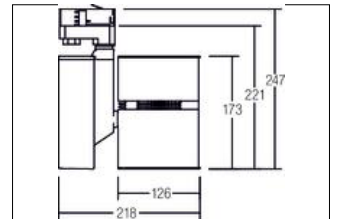

LED-Schienenstrahler, 27W
Artikel-Nr. 89092035

Licht.
 Für Generationen.

LED-Schienenstrahler, 27W, white. Surface mounting, Ceiling-mounted. . Lamp holder: without, Mounting method: Surface mounting, Place of installation: Ceiling-mounted, material: Aluminium, IP protection class: according to DIN EN 60529 IP20, Protection class: (EN 61140) I, voltage: 230V AC 50Hz, Power: 27 W, amount of light sources / fittings: 1.0 Stk, Colour of light: white, Adjustability: Rotatable and adjustable head, With operating gear: Yes, Type of dimming: switchable, Energy efficiency class: A++ to A,

Artikel-Nr.	89092035
price	375.00 €
Stand:	28.08.2019 11:03

Radiation angle	24 °
colour of light	3500 K
Colour	weiß
Luminous flux	2,783 lm
material	Aluminium
Power	27 W
dimensions	L x B x H: 218 x 126 mm
System output	27 W
Type of dimming	switchable
voltage	230V AC 50Hz

circuit type secondary side	parallel conduction
IP protection class	IP20
Protection class	I
Voltage type	AC
Adjustability	Rotatable and adjustable head
Energy efficiency class	A++ to A
Head adjustable angle	180 °
Length	218 mm
Width	126 mm