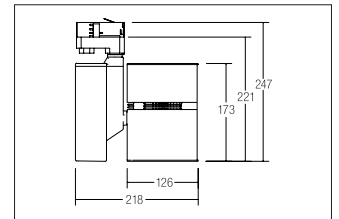

LED-Schiensstrahler, 27W  
**Artikel-Nr. 89091027**

LED-Schiensstrahler, 27W, white. Surface mounting, Ceiling-mounted. Lamp holder: without, Mounting method: Surface mounting, Place of installation: Ceiling-mounted, material: Aluminium, IP protection class: according to DIN EN 60529 IP20, Protection class: (EN 61140) I, voltage: 230V AC 50Hz, Power: 27W, amount of light sources / fittings: 1.0 Stk, Luminous flux: 2.559lm, Farbtemperatur: 2700K, Colour of light: white, Radiation angle: 12°, Adjustability: Rotatable and adjustable head, With operating gear, Type of dimming: switchable, .

<b>Artikel-Nr.</b>	<b>89091027</b>
<b>price</b>	375.00 €
<b>Stand:</b>	18.03.2020 23:30

Radiation angle	12 °
colour of light	2700 K
Colour	weiß
Luminous flux	2,559 lm
material	Aluminium
Power	27 W
dimensions	L x B x H: 218 x 126 mm
System output	27 W
Type of dimming	switchable
voltage	230V AC 50Hz

circuit type secondary side	parallel conduction
IP protection class	IP20
Protection class	I
Voltage type	AC
Adjustability	Rotatable and adjustable head
Energy efficiency class	A++ to A
Head adjustable angle	180 °
Length	218 mm
Width	126 mm