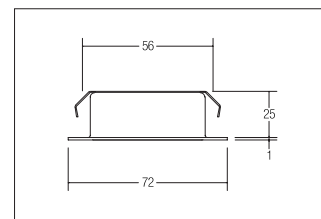

Einbaudownlight
Artikel-Nr. 2358.00

Einbaudownlight, brass, round. In a compact design, for installation in tool-less rapid assembly systems. Lamp holder: G4, Mounting method: Flush mounting, Place of installation: Ceiling-mounted, material: Steel / Glass, IP protection class: according to DIN EN 60529 IP20, Protection class: (EN 61140) III, voltage: 12V, Power: 20W, amount of light sources / fittings: 1.0 Stk, Adjustability: not adjustable, without operating, Type of dimming: other, .

Artikel-Nr.	2358.00
price	11.30 €
Stand:	02.09.2020 01:18
Discount group	Discount group 1

Colour	brass
amount of light sources / fittings	1 Qty
Type of dimming	other
Outer diameter	72 mm
Built-in diameter	56 mm
Built-in depth	25 mm
material	Steel / Glass
version	G4

Power	max. 20 W
voltage	12 V
Lamp type	LV halogen lamp
shipping	inkl. AMP-Stecker
circuit type secondary side	parallel conduction
IP protection class	IP20
Protection class	III
Voltage type	AC/DC
Adjustability	not adjustable