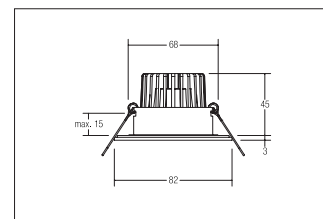

Smart Light Solutions Downlightset, V4A, DALI, IP54, 4-fach

Artikel-Nr. 13176423

Smart Light Solutions Downlightset, V4A, DALI, IP54, 4-fach, edelstahl. Weißlicht-Set inkl. 2 x Konverter für 230 V-Netzspannung, DALI dimmbar, Maße Konverter: L 110,5 x B 52 x H 22 mm, 4 x LED-Einbaudownlights, 4 x Plug&Play-Leitung (je 2.000 mm). material: Stainless steel / Aluminium / Plastic / Glass, IP protection class: according to DIN EN 60529 IP54*, Protection class: (EN 61140) II, voltage: 230V AC 50Hz, Power: 4 x 6W, amount of light sources / fittings: 4.0 Stk, Luminous flux: 2.560lm, Radiation angle: 38°, Type of dimming: DALI, .

Artikel-Nr. 13176423
Stand: 24.11.2020 09:38

colour of light	3000
Colour	stainless steel
Radiation angle	38 °
amount of light sources / fittings	4 Qty
material	Stainless steel / Aluminium / Plastic / Glass
version	Plug&Play
Power	4 x 6 W
Lamp type	LED

Colour rendering	CRI > 80
Type of dimming	DALI
Built-in diameter	68 mm
Built-in depth	45 mm
voltage	230V AC 50Hz
Luminous flux	2,560 lm
IP protection class	IP54*
Protection class	II
Circlip	without circlip
circuit type secondary side	parallel conduction