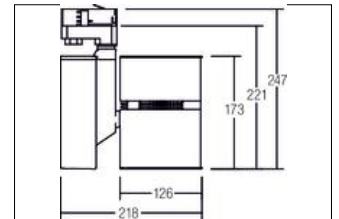

LED-Schienenstrahler, 40W
Artikel-Nr. 89111035

Licht.
 Für Generationen.

LED-Schienenstrahler, 40W, silver. Surface mounting, Ceiling-mounted. . Lamp holder: without, Mounting method: Surface mounting, Place of installation: Ceiling-mounted, material: Aluminium, IP protection class: according to DIN EN 60529 IP20, Protection class: (EN 61140) I, voltage: 230V AC 50Hz, Power: 40 W, amount of light sources / fittings: 1.0 Stk, Colour of light: white, Adjustability: Rotatable and adjustable head, With operating gear: Yes, Type of dimming: switchable, Energy efficiency class: A++ to A,

Artikel-Nr.	89111035
price	375.00 €
Stand:	28.08.2019 10:46

Radiation angle	12 °
colour of light	3500 K
Colour	silber
Luminous flux	3,780 lm
material	Aluminium
Power	40 W
dimensions	L x B x H: 256 x 126 mm
System output	40 W
Type of dimming	switchable
voltage	230V AC 50Hz

circuit type secondary side	parallel conduction
IP protection class	IP20
Protection class	I
Voltage type	AC
Adjustability	Rotatable and adjustable head
Energy efficiency class	A++ to A
Head adjustable angle	180 °
Length	256 mm
Width	126 mm