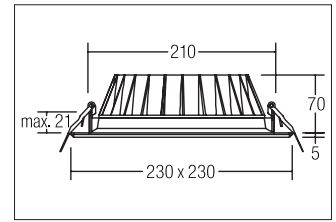

LED-Einbaudownlight BOWL

**Artikel-Nr. 12539073**

LED-Einbaudownlight BOWL, weiß. In a compact design, for installation in tool-less rapid assembly systems. Lamp holder: Plug&Play, Mounting method: Flush mounting, Place of installation: Ceiling-mounted, material: Aluminium / Plastic, IP protection class: according to DIN EN 60529 IP20, Protection class: (EN 61140) III, current: 700 mA, Power: 30W, amount of light sources / fittings: 1.0 Stk, Luminous flux: 2.510lm, Farbtemperatur: 3000K, Colour of light: white, Radiation angle: 100°, Adjustability: not adjustable, without operating, Type of dimming: other, .

<b>Artikel-Nr.</b>	<b>12539073</b>
<b>Stand:</b>	25.11.2020 09:16

colour of light	3000
Colour	white
Radiation angle	100 °
amount of light sources / fittings	1 Qty
material	Aluminium / Plastic
version	Plug&Play
Power	30 W
Lamp type	LED
Colour rendering	CRI > 80
Type of dimming	other

Built-in diameter	210 mm
Built-in depth	70 mm
Current	700 mA
IP protection class	IP20
Protection class	III
Voltage type	DC
Adjustability	not adjustable
length	230 mm
Width	230 mm
circuit type secondary side	series conduction