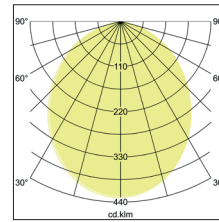

LED-Einbaudownlight BOWL

**Artikel-Nr. 12539073**

LED-Einbaudownlight BOWL, weiß. In a compact design, for installation in tool-less rapid assembly systems. Lamp holder: Plug&Play, Mounting method: Flush mounting, Place of installation: Ceiling-mounted, material: Aluminium / Plastic, IP protection class: according to DIN EN 60529 IP20, Protection class: (EN 61140) III, current: 700 mA, Power: 30W, amount of light sources / fittings: 1.0 Stk, Luminous flux: 2.510lm, Farbtemperatur: 3000K, Colour of light: white, Radiation angle: 100°, Adjustability: not adjustable, without operating, Type of dimming: other, .

Built-in diameter	210 mm
Built-in depth	70 mm
Current	700 mA
IP protection class	IP20
Protection class	III
Voltage type	DC
Adjustability	not adjustable
length	230 mm
Width	230 mm
circuit type secondary side	series conduction