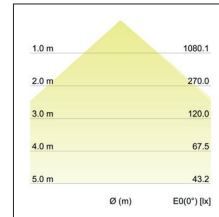

LED-Einbaudownlight BOWL

**Artikel-Nr. 12539073**

LED-Einbaudownlight BOWL, weiß. In a compact design, for installation in tool-less rapid assembly systems. Lamp holder: Plug&Play, Mounting method: Flush mounting, Place of installation: Ceiling-mounted, material: Aluminium / Plastic, IP protection class: according to DIN EN 60529 IP20, Protection class: (EN 61140) III, current: 700 mA, Power: 30W, amount of light sources / fittings: 1.0 Stk, Luminous flux: 2.510lm, Farbtemperatur: 3000K, Colour of light: white, Radiation angle: 100°, Adjustability: not adjustable, without operating, Type of dimming: other, .

<b>Artikel-Nr.</b>	<b>12539073</b>
<b>Stand:</b>	25.11.2020 09:16

colour of light	3000
Colour	white
Radiation angle	100 °
amount of light sources / fittings	1 Qty
material	Aluminium / Plastic
version	Plug&Play
Power	30 W
Lamp type	LED
Colour rendering	CRI > 80
Type of dimming	other

Built-in diameter	210 mm
Built-in depth	70 mm
Current	700 mA
IP protection class	IP20
Protection class	III
Voltage type	DC
Adjustability	not adjustable
length	230 mm
Width	230 mm
circuit type secondary side	series conduction