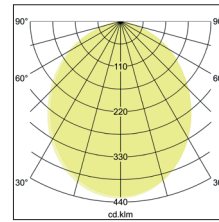

LED-Einbaudownlight BOWL  
**Artikel-Nr. 12529073**

LED-Einbaudownlight BOWL, white. In a compact design, for installation in tool-less rapid assembly systems. Lamp holder: Plug&Play, Mounting method: Flush mounting, Place of installation: Ceiling-mounted, material: Aluminium / Plastic, IP protection class: according to DIN EN 60529 IP20, Protection class: (EN 61140) III, current: 700 mA, Power: 30W, amount of light sources / fittings: 1.0 Stk, Luminous flux: 2.510lm, Farbtemperatur: 3000K, Colour of light: white, Radiation angle: 100°, Adjustability: not adjustable, without operating, Type of dimming: other, .

colour of light	3000 K
Colour	white
Radiation angle	100 °
amount of light sources / fittings	1 Qty
material	Aluminium / Plastic
version	Plug&Play
Power	30 W
Lamp type	LED
Colour rendering	CRI > 80

Type of dimming	other
Outer diameter	230 mm
Built-in diameter	210 mm
Built-in depth	70 mm
Current	700 mA
IP protection class	IP20
Protection class	III
Voltage type	DC
Adjustability	not adjustable
circuit type secondary side	series conduction