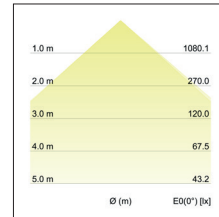

LED-Einbaudownlight BOWL  
**Artikel-Nr. 12529073**

LED-Einbaudownlight BOWL, white. In a compact design, for installation in tool-less rapid assembly systems. Lamp holder: Plug&Play, Mounting method: Flush mounting, Place of installation: Ceiling-mounted, material: Aluminium / Plastic, IP protection class: according to DIN EN 60529 IP20, Protection class: (EN 61140) III, current: 700 mA, Power: 30W, amount of light sources / fittings: 1.0 Stk, Luminous flux: 2.510lm, Farbtemperatur: 3000K, Colour of light: white, Radiation angle: 100°, Adjustability: not adjustable, without operating, Type of dimming: other, .

colour of light	3000 K
Colour	white
Radiation angle	100 °
amount of light sources / fittings	1 Qty
material	Aluminium / Plastic
version	Plug&Play
Power	30 W
Lamp type	LED
Colour rendering	CRI > 80

Type of dimming	other
Outer diameter	230 mm
Built-in diameter	210 mm
Built-in depth	70 mm
Current	700 mA
IP protection class	IP20
Protection class	III
Voltage type	DC
Adjustability	not adjustable
circuit type secondary side	series conduction