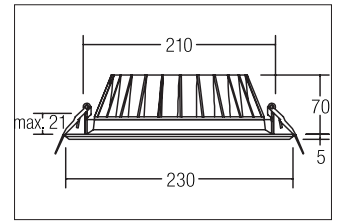

LED-Einbaudownlight BOWL  
**Artikel-Nr. 12529073**

LED-Einbaudownlight BOWL, white. In a compact design, for installation in tool-less rapid assembly systems. Lamp holder: Plug&Play, Mounting method: Flush mounting, Place of installation: Ceiling-mounted, material: Aluminium / Plastic, IP protection class: according to DIN EN 60529 IP20, Protection class: (EN 61140) III, current: 700 mA, Power: 30W, amount of light sources / fittings: 1.0 Stk, Luminous flux: 2.510lm, Farbtemperatur: 3000K, Colour of light: white, Radiation angle: 100°, Adjustability: not adjustable, without operating, Type of dimming: other, .

colour of light	3000 K
Colour	white
Radiation angle	100 °
amount of light sources / fittings	1 Qty
material	Aluminium / Plastic
version	Plug&Play
Power	30 W
Lamp type	LED
Colour rendering	CRI > 80

Type of dimming	other
Outer diameter	230 mm
Built-in diameter	210 mm
Built-in depth	70 mm
Current	700 mA
IP protection class	IP20
Protection class	III
Voltage type	DC
Adjustability	not adjustable
circuit type secondary side	series conduction