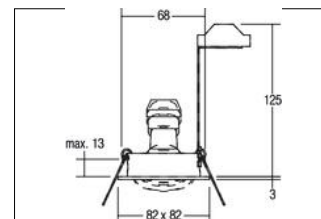

recessed spot

**Artikel-Nr. 36188250**

Licht.  
Für Generationen.

recessed spot, black, square. In a compact design, for installation in tool-less rapid assembly systems. Inkl. Hochvoltbügel zur normgerechten Zugentlastung. Lamp holder: GU10, Mounting method: Flush mounting, Place of installation: Ceiling-mounted, material: Aluminium, IP protection class: according to DIN EN 60529 IP20, Protection class: (EN 61140) II, voltage: 230V AC 50Hz, Power: max. 50 W, Adjustability: swivelling, Type of dimming: other, Energy efficiency class: A++ to D,

<b>Artikel-Nr.</b>	<b>36188250</b>
<b>price</b>	35.00 €
<b>Stand:</b>	27.08.2019 10:04

Colour	black
amount of light sources /	1 Qty
material	Aluminium
version	GU10
Power	max. 50 W
Lamp type	HV halogen lamp
Type of dimming	other
Built-in diameter	68 mm
Built-in depth	125 mm
voltage	230V AC 50Hz

IP protection class	IP20
Protection class	II
Voltage type	AC
Circlip	without circlip
Adjustability	swivelling
Energy efficiency class	A++ to D
Length	82 mm
Width	82 mm
Swivel angle	25 °
circuit type secondary side	parallel conduction