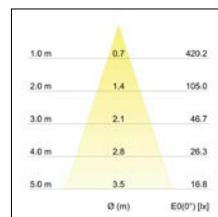

Plug & Light LED-Wandanbauleuchte MINIQ

**Artikel-Nr. 10701173**

Licht.  
Für Generationen.

Plug & Light LED-Wandanbauleuchte MINIQ, white. Surface mounting, Wall-mounted. **Achtung:** nur zu verwenden in Kombination mit dem Plug & Light-System der Firmen GIRA und JUNG. Dimmfunktion über entsprechende Komponenten aus dem Hause GIRA oder JUNG abrufbar. Mounting method: Surface mounting, Place of installation: Wall-mounted, material: Aluminium / Glass, IP protection class: according to DIN EN 60529 IP20, Protection class: (EN 61140) III, voltage: 12V, Power: 4 W, amount of light sources / fittings: 1.0 Stk, Luminous flux: 200.0 lm, Radiation angle: 35.0 °, Energy efficiency class: A++ to A,

|                           |                   |
|---------------------------|-------------------|
| colour of light           | 3000 K            |
| Colour                    | white             |
| Radiation angle           | 35 °              |
| amount of light sources / | 1 Qty             |
| material                  | Aluminium / Glass |
| Power                     | 4 W               |
| Lamp type                 | LED               |

|                         |          |
|-------------------------|----------|
| Colour rendering        | CRI > 85 |
| voltage                 | 12V      |
| Luminous flux           | 200 lm   |
| IP protection class     | IP20     |
| Protection class        | III      |
| Voltage type            | DC       |
| Energy efficiency class | A++ to A |