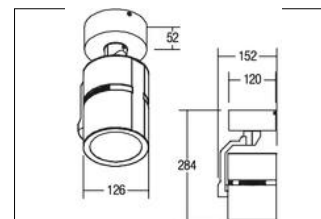

LED-Anbaustrahler, 27W

Artikel-Nr. 89125040

Licht.
Für Generationen.

LED-Anbaustrahler, 27W, black. Surface mounting, Ceiling-mounted. . Lamp holder: without, Mounting method: Surface mounting, Place of installation: Ceiling-mounted, material: Aluminium, IP protection class: according to DIN EN 60529 IP20, Protection class: (EN 61140) I, voltage: 230V AC 50Hz, Power: 27 W, amount of light sources / fittings: 1.0 Stk, Colour of light: white, Adjustability: Rotatable and adjustable head, With operating gear: Yes, Type of dimming: switchable, Energy efficiency class: A++ to A,

Artikel-Nr.	89125040
price	349.00 €
Stand:	28.08.2019 10:39

Radiation angle	12 °
colour of light	4000 K
Colour	schwarz
Luminous flux	2,807 lm
material	Aluminium
Power	27 W
System output	27 W
Type of dimming	switchable

voltage	230V AC 50Hz
circuit type secondary side	parallel conduction
IP protection class	IP20
Protection class	I
Voltage type	AC
Adjustability	Rotatable and adjustable head
Energy efficiency class	A++ to A
Head adjustable angle	180 °