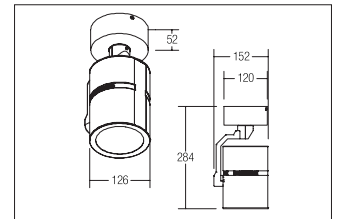

LED-Anbaustrahler, 27W

Artikel-Nr. 89125040

LED-Anbaustrahler, 27W, schwarz. Surface mounting, Ceiling-mounted. Lamp holder: without, Mounting method: Surface mounting, Place of installation: Ceiling-mounted, material: Aluminium, IP protection class: according to DIN EN 60529 IP20, Protection class: (EN 61140) I, voltage: 230V AC 50Hz, Power: 27W, amount of light sources / fittings: 1.0 Stk, Luminous flux: 2.807lm, Farbtemperatur: 4000K, Colour of light: white, Radiation angle: 12°, Adjustability: Rotatable and adjustable head, With operating gear, Type of dimming: switchable, .

Artikel-Nr.	89125040
Stand:	11.02.2021 17:03

Radiation angle	12 °
colour of light	4000
Colour	schwarz
Luminous flux	2,807 lm
material	Aluminium
Power	27 W
System output	27 W
Type of dimming	switchable
voltage	230V AC 50Hz

circuit type secondary side	parallel conduction
IP protection class	IP20
Protection class	I
Voltage type	AC
Adjustability	Rotatable and adjustable head
Energy efficiency class	A++ to A
Head adjustable angle	180 °
Height	284 mm