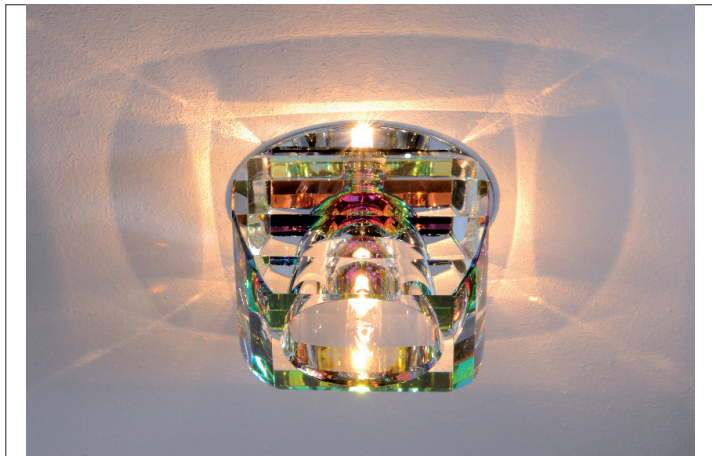

Deckeneinbauleuchte
Artikel-Nr. 0210.02

Artikel-Nr. 0210.02
price 37.30 €
Stand: 20.03.2020 06:55

Colour	chrome
amount of light sources / fit-	1 Qty
Type of dimming	other
Outer diameter	80 mm
Built-in diameter	52 mm
Built-in depth	35 mm
material	Steel
Height-depth	50 mm
version	G4

Power	20 W
voltage	12V
Lamp type	LV halogen lamp
circuit type secondary side	parallel conduction
IP protection class	IP20
Protection class	III
Voltage type	AC
Adjustability	not adjustable