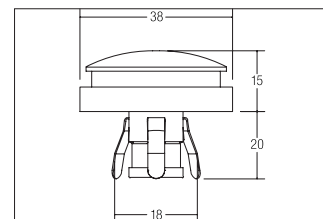

LED-Bodeneinbauleuchte, V4A, IP67

**Artikel-Nr. 14027023**

LED-Bodeneinbauleuchte V4A IP67, chrome. Flush mounting, Floor-mounted. Bodenleuchte mit Lichtaustritt 360°. Mounting method: Flush mounting, Place of installation: Floor-mounted, material: Stainless steel / Acrylic, IP protection class: according to DIN EN 60529 IP67, Protection class: (EN 61140) III, voltage: 12V, Power: 1W, amount of light sources / fittings: 1.0 Stk, Colour of light: white, .

colour of light	3000 K
Colour	chrome
amount of light sources / fittings	1 Qty
material	Stainless steel / Acrylic
Power	1 W
Lamp type	LED
shipping	inkl. Anschlussleitung 5.000 mm

Built-in diameter	18 mm
Built-in depth	20 mm
voltage	12V
IP protection class	IP67
Protection class	III
circuit type secondary side	parallel conduction