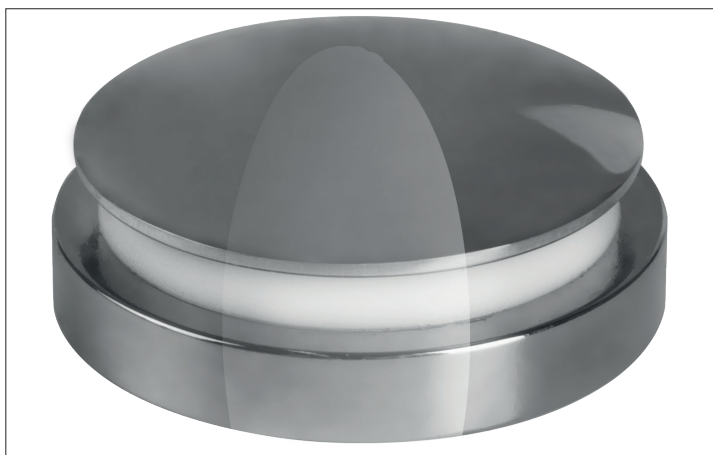

LED-Bodeneinbauleuchte, V4A, IP67

**Artikel-Nr. 14027023**

LED-Bodeneinbauleuchte V4A IP67, chrome. Flush mounting, Floor-mounted. Bodenleuchte mit Lichtaustritt 360°. Mounting method: Flush mounting, Place of installation: Floor-mounted, material: Stainless steel / Acrylic, IP protection class: according to DIN EN 60529 IP67, Protection class: (EN 61140) III, voltage: 12V, Power: 1W, amount of light sources / fittings: 1.0 Stk, Colour of light: white, .

colour of light	3000 K
Colour	chrome
amount of light sources / fittings	1 Qty
material	Stainless steel / Acrylic
Power	1 W
Lamp type	LED
shipping	inkl. Anschlussleitung 5.000 mm

Built-in diameter	18 mm
Built-in depth	20 mm
voltage	12V
IP protection class	IP67
Protection class	III
circuit type secondary side	parallel conduction