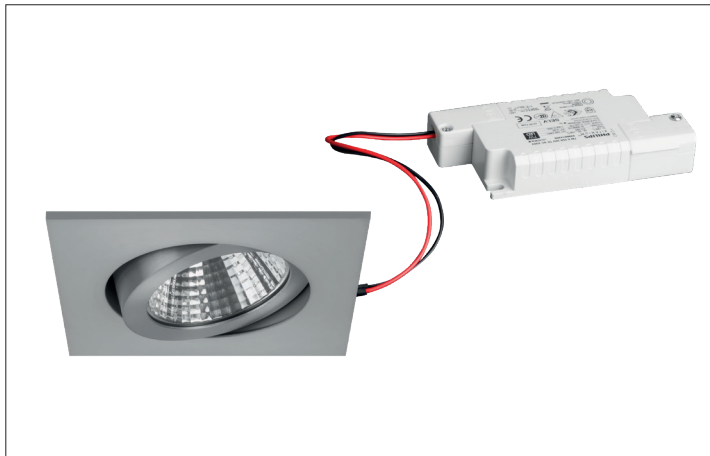

recessed spot

**Artikel-Nr. 34362253**

<b>Artikel-Nr.</b>	<b>34362253</b>	<b>Applications</b>
<b>Stand:</b>	26.11.2020 00:51	HOME   LIVING OFFICE   COMMUNICATION HOTEL INDUSTRY   GASTRONOMY

colour of light	3000
Colour	alu
Radiation angle	38 °
amount of light sources / fittings	1 Qty
material	Aluminium
Power	7 W
Lamp type	LED
Colour rendering	CRI > 80
Type of dimming	Phase cut-off
Built-in diameter	68 mm

Built-in depth	38 mm
voltage	230V AC 50Hz
Luminous flux	750 lm
IP protection class	IP20
Protection class	II
Voltage type	AC
Adjustability	swivelling
length	82 mm
Width	82 mm
circuit type secondary side	parallel conduction