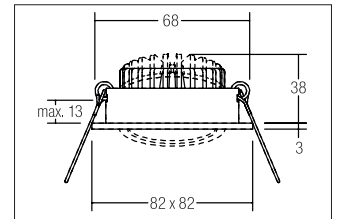

recessed spot

**Artikel-Nr. 34362253**

<b>Artikel-Nr.</b>	<b>34362253</b>	<b>Applications</b>
<b>Stand:</b>	26.11.2020 00:51	HOME   LIVING OFFICE   COMMUNICATION HOTEL INDUSTRY   GASTRONOMY

colour of light	3000
Colour	alu
Radiation angle	38 °
amount of light sources / fittings	1 Qty
material	Aluminium
Power	7 W
Lamp type	LED
Colour rendering	CRI > 80
Type of dimming	Phase cut-off
Built-in diameter	68 mm

Built-in depth	38 mm
voltage	230V AC 50Hz
Luminous flux	750 lm
IP protection class	IP20
Protection class	II
Voltage type	AC
Adjustability	swivelling
length	82 mm
Width	82 mm
circuit type secondary side	parallel conduction