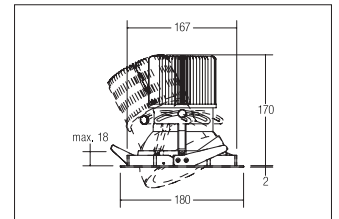

recessed spot

Artikel-Nr. 88658684

recessed spot, silber. In a compact design, for installation in tool-less rapid assembly systems. Zur optimalen Waren-Präsentation durch gleichmäßiges Lichtbild, in allen Sortimentsumgebungen geeignet. Energieeffizient und Verkaufsfördernd. Durch die hohe Variantenvielfalt ergibt sich ein einheitliches stimmiges Konzept für die ganzheitliche Beleuchtung. Lamp holder: without, Mounting method: Flush mounting, Place of installation: Ceiling-mounted, material: Aluminium, IP protection class: according to DIN EN 60529 IP20, Protection class: (EN 61140) II, voltage: 230V AC 50Hz, Power: 40W, amount of light sources / fittings: 1.0 Stk, Luminous flux: 4.594lm, Farbtemperatur: 4000K, Colour of light: white, Radiation angle: 36°, Adjustability: rotating and swivelling, With operating gear, Type of dimming: switchable, . This luminaire contains incorporated and non-exchangeable LED light sources.

Artikel-Nr.	88658684	Applications	
Stand:	25.11.2020 08:27	SHOP RETAIL EDUCATION CULTURE	
colour of light	4000	Outer diameter	180 mm
Colour	silver	Built-in diameter	168 mm
Radiation angle	12 °	Built-in depth	172 mm
amount of light sources / fittings	1 Qty	voltage	230V AC 50Hz
material	Aluminium	IP protection class	IP20
Power	40 W	Protection class	II
Lamp type	LED	Voltage type	AC
Colour rendering	CRI > 80	Adjustability	rotating and swivelling
Type of dimming	switchable	Swivel angle	35 °
		circuit type secondary side	parallel conduction