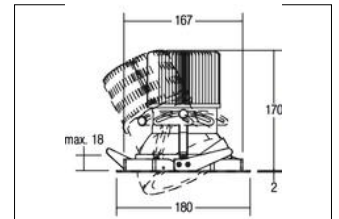

recessed spot

Artikel-Nr. 88649083

Licht.
Für Generationen.

recessed spot, black. In a compact design, for installation in tool-less rapid assembly systems. Zur optimalen Waren-Präsentation durch gleichmäßiges Lichtbild, in allen Sortimentsumgebungen geeignet. Energieeffizient und Verkaufsfördernd. Durch die hohe Variantenvielfalt ergibt sich ein einheitliches stimmiges Konzept für die ganzheitliche Beleuchtung. Lamp holder: without, Mounting method: Flush mounting, Place of installation: Ceiling-mounted, material: Aluminium, IP protection class: according to DIN EN 60529 IP20, Protection class: (EN 61140) II, voltage: 230V AC 50Hz, Power: 27 W, colour of light: 3000 K, Colour of light: white, Adjustability: rotating and swivelling, With operating gear: Yes, Type of dimming: switchable, Energy efficiency class: A++ to A, This luminaire contains incorporated and non-exchangeable LED light sources.

Artikel-Nr.	88649083	Applications
price	299.00 €	SHOP RETAIL EDUCATION CULTURE
Stand:	27.08.2019 14:53	

colour of light	2700 K
Colour	black
amount of light sources /	1 Qty
material	Aluminium
Power	27 W
Lamp type	LED
Colour rendering	CRI > 80
Type of dimming	switchable
Outer diameter	180 mm
Built-in diameter	167 mm

Built-in depth	172 mm
voltage	230V AC 50Hz
IP protection class	IP20
Protection class	II
Voltage type	AC
Adjustability	rotating and swivelling
Energy efficiency class	A++ to A
Swivel angle	35 °
circuit type secondary side	parallel conduction