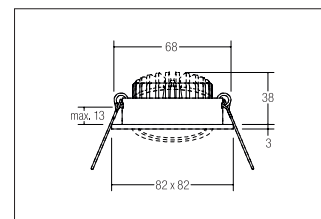

recessed spot

Artikel-Nr. 34362023

Artikel-Nr.	34362023	Applications
price	100.00 €	HOME LIVING OFFICE COMMUNICATION HOTEL INDUSTRY
Stand:	19.03.2020 20:22	GASTRONOMY

colour of light	3000 K
Colour	chrome
Radiation angle	38 °
amount of light sources / fit-	1 Qty
material	Aluminium
Power	7 W
Lamp type	LED
Colour rendering	CRI > 80
Type of dimming	Phase cut-off
Built-in diameter	68 mm
Built-in depth	38 mm

voltage	230V AC 50Hz
Luminous flux	750 lm
IP protection class	IP20
Protection class	II
Voltage type	AC
Adjustability	swivelling
Energy efficiency class	A++ to A
Length	82 mm
Width	82 mm
circuit type secondary side	parallel conduction