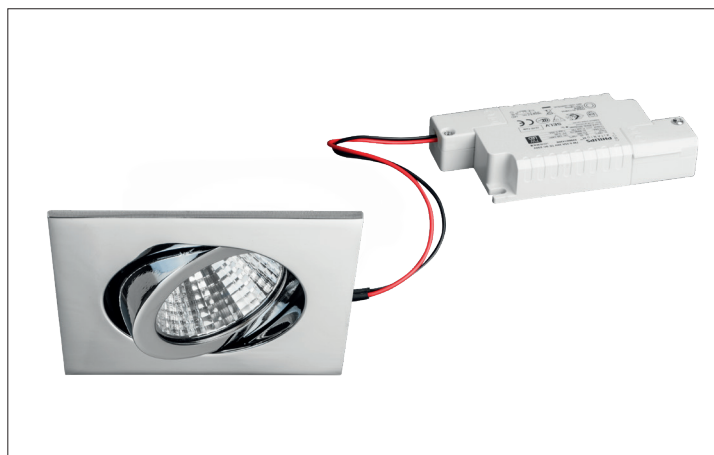

recessed spot

Artikel-Nr. 34362023

Artikel-Nr.	34362023	Applications
price	100.00 €	HOME LIVING OFFICE COMMUNICATION HOTEL INDUSTRY
Stand:	19.03.2020 20:22	GASTRONOMY

colour of light	3000 K
Colour	chrome
Radiation angle	38 °
amount of light sources / fit-	1 Qty
material	Aluminium
Power	7 W
Lamp type	LED
Colour rendering	CRI > 80
Type of dimming	Phase cut-off
Built-in diameter	68 mm
Built-in depth	38 mm

voltage	230V AC 50Hz
Luminous flux	750 lm
IP protection class	IP20
Protection class	II
Voltage type	AC
Adjustability	swivelling
Energy efficiency class	A++ to A
Length	82 mm
Width	82 mm
circuit type secondary side	parallel conduction