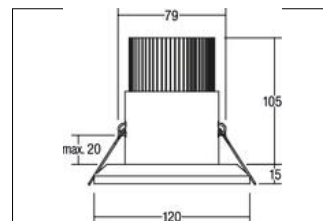

Deckeneinbauleuchte
Artikel-Nr. 18403022

Licht.
 Für Generationen.

Artikel-Nr.	18403022
price	451.60 €
Stand:	16.07.2019 14:54

colour of light	RGBW
Colour	chrome
Radiation angle	44 °
material	Aluminium
Power	27 W
Lamp type	LED
Colour rendering	CRI > 80
Outer diameter	120 mm
Built-in diameter	79 mm

Built-in depth	105 mm
voltage	24V
IP protection class	IP44
Protection class	III
Voltage type	DC
Adjustability	not adjustable
Energy efficiency class	A++ to A
Height-depth	15.0 mm
circuit type secondary side	parallel conduction