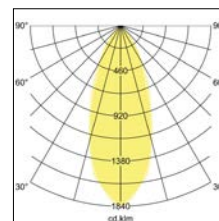

LED-Einbaustrahler-Set, 2-fach, schaltbar

Artikel-Nr. 38324253

Licht.
Für Generationen.

LED-Einbaustrahler-Set, 2-fach, schaltbar, alu. In a compact design, for installation in tool-less rapid assembly systems. set incl. driver for 230V. Lamp holder: without, Mounting method: Flush mounting, Place of installation: Ceiling-mounted, material: Aluminium / Glass, IP protection class: according to DIN EN 60529 IP20, Protection class: (EN 61140) II, voltage: 230V AC 50Hz, Power: 2 x 6 W, Luminous flux: 1280.0 lm, colour of light: 3000 K, Colour of light: white, Radiation angle: 38.0 °, Adjustability: swivelling, With operating gear: Yes, Type of dimming: switchable, Energy efficiency class: A++ to A,

Artikel-Nr.	38324253	Applications
price	208.60 €	HOME LIVING OFFICE COMMUNICATION HOTEL INDUSTRY
Stand:	27.08.2019 11:25	GASTRONOMY

colour of light	3000 K
Colour	alu
Radiation angle	38 °
amount of light sources /	2 Qty
material	Aluminium / Glass
Lichtstrom	2 x 640 lm
Power	2 x 6 W
Lamp type	LED
Colour rendering	CRI > 80
Type of dimming	switchable
Built-in width	165 mm
Built-in length	80 mm
Built-in depth	55 mm

voltage	230V AC 50Hz
Luminous flux	1,280 lm
IP protection class	IP20
Protection class	II
Voltage type	AC
Circlip	without circlip
Adjustability	swivelling
Energy efficiency class	A++ to A
Length	183 mm
Width	93 mm
Swivel angle	30 °
circuit type secondary side	parallel conduction