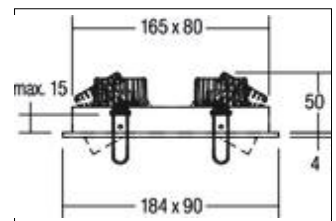

LED-Einbaustrahler-Set, 2-fach, schaltbar

Artikel-Nr. 38324253

Licht.
Für Generationen.

LED-Einbaustrahler-Set, 2-fach, schaltbar, alu. In a compact design, for installation in tool-less rapid assembly systems. set incl. driver for 230V. Lamp holder: without, Mounting method: Flush mounting, Place of installation: Ceiling-mounted, material: Aluminium / Glass, IP protection class: according to DIN EN 60529 IP20, Protection class: (EN 61140) II, voltage: 230V AC 50Hz, Power: 2 x 6 W, Luminous flux: 1280.0 lm, colour of light: 3000 K, Colour of light: white, Radiation angle: 38.0 °, Adjustability: swivelling, With operating gear: Yes, Type of dimming: switchable, Energy efficiency class: A++ to A,

Artikel-Nr.	38324253	Applications
price	208.60 €	HOME LIVING OFFICE COMMUNICATION HOTEL INDUSTRY
Stand:	27.08.2019 11:25	GASTRONOMY

colour of light	3000 K
Colour	alu
Radiation angle	38 °
amount of light sources /	2 Qty
material	Aluminium / Glass
Lichtstrom	2 x 640 lm
Power	2 x 6 W
Lamp type	LED
Colour rendering	CRI > 80
Type of dimming	switchable
Built-in width	165 mm
Built-in length	80 mm
Built-in depth	55 mm

voltage	230V AC 50Hz
Luminous flux	1,280 lm
IP protection class	IP20
Protection class	II
Voltage type	AC
Circlip	without circlip
Adjustability	swivelling
Energy efficiency class	A++ to A
Length	183 mm
Width	93 mm
Swivel angle	30 °
circuit type secondary side	parallel conduction