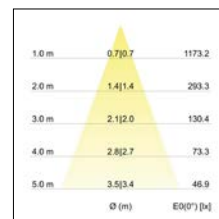

LED-Einbaustrahler-Set, 2-fach, schaltbar

Artikel-Nr. 38324253

Licht.
Für Generationen.

LED-Einbaustrahler-Set, 2-fach, schaltbar, alu. In a compact design, for installation in tool-less rapid assembly systems. set incl. driver for 230V. Lamp holder: without, Mounting method: Flush mounting, Place of installation: Ceiling-mounted, material: Aluminium / Glass, IP protection class: according to DIN EN 60529 IP20, Protection class: (EN 61140) II, voltage: 230V AC 50Hz, Power: 2 x 6 W, Luminous flux: 1280.0 lm, colour of light: 3000 K, Colour of light: white, Radiation angle: 38.0 °, Adjustability: swivelling, With operating gear: Yes, Type of dimming: switchable, Energy efficiency class: A++ to A,

Artikel-Nr.	38324253	Applications
price	208.60 €	HOME LIVING OFFICE COMMUNICATION HOTEL INDUSTRY
Stand:	27.08.2019 11:25	GASTRONOMY

colour of light	3000 K
Colour	alu
Radiation angle	38 °
amount of light sources /	2 Qty
material	Aluminium / Glass
Lichtstrom	2 x 640 lm
Power	2 x 6 W
Lamp type	LED
Colour rendering	CRI > 80
Type of dimming	switchable
Built-in width	165 mm
Built-in length	80 mm
Built-in depth	55 mm

voltage	230V AC 50Hz
Luminous flux	1,280 lm
IP protection class	IP20
Protection class	II
Voltage type	AC
Circlip	without circlip
Adjustability	swivelling
Energy efficiency class	A++ to A
Length	183 mm
Width	93 mm
Swivel angle	30 °
circuit type secondary side	parallel conduction