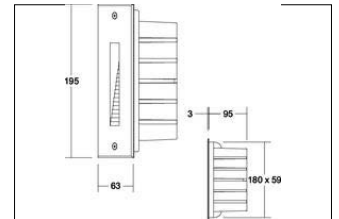

LED-Wandeinbauleuchte, IP65

Artikel-Nr. 60210183

Licht.
Für Generationen.

| | |
|--------------------|------------------|
| Artikel-Nr. | 60210183 |
| price | 137.90 € |
| Stand: | 27.08.2019 09:52 |

| | |
|---------------------------|-------------------------------|
| colour of light | 3000 K |
| Colour | black |
| amount of light sources / | 1 Qty |
| material | Aluminium / Plastic |
| Power | 2 W |
| Lamp type | LED |
| shipping | inkl. Konverter zum Anschluss |
| Colour rendering | CRI > 80 |
| Built-in width | 180 mm |

| | |
|-----------------------------|---------------------|
| Built-in length | 59 mm |
| Built-in depth | 96 mm |
| voltage | 230V AC 50Hz |
| Luminous flux | 100 lm |
| IP protection class | IP65 |
| Protection class | I |
| Voltage type | AC |
| Energy efficiency class | A++ to A |
| circuit type secondary side | parallel conduction |